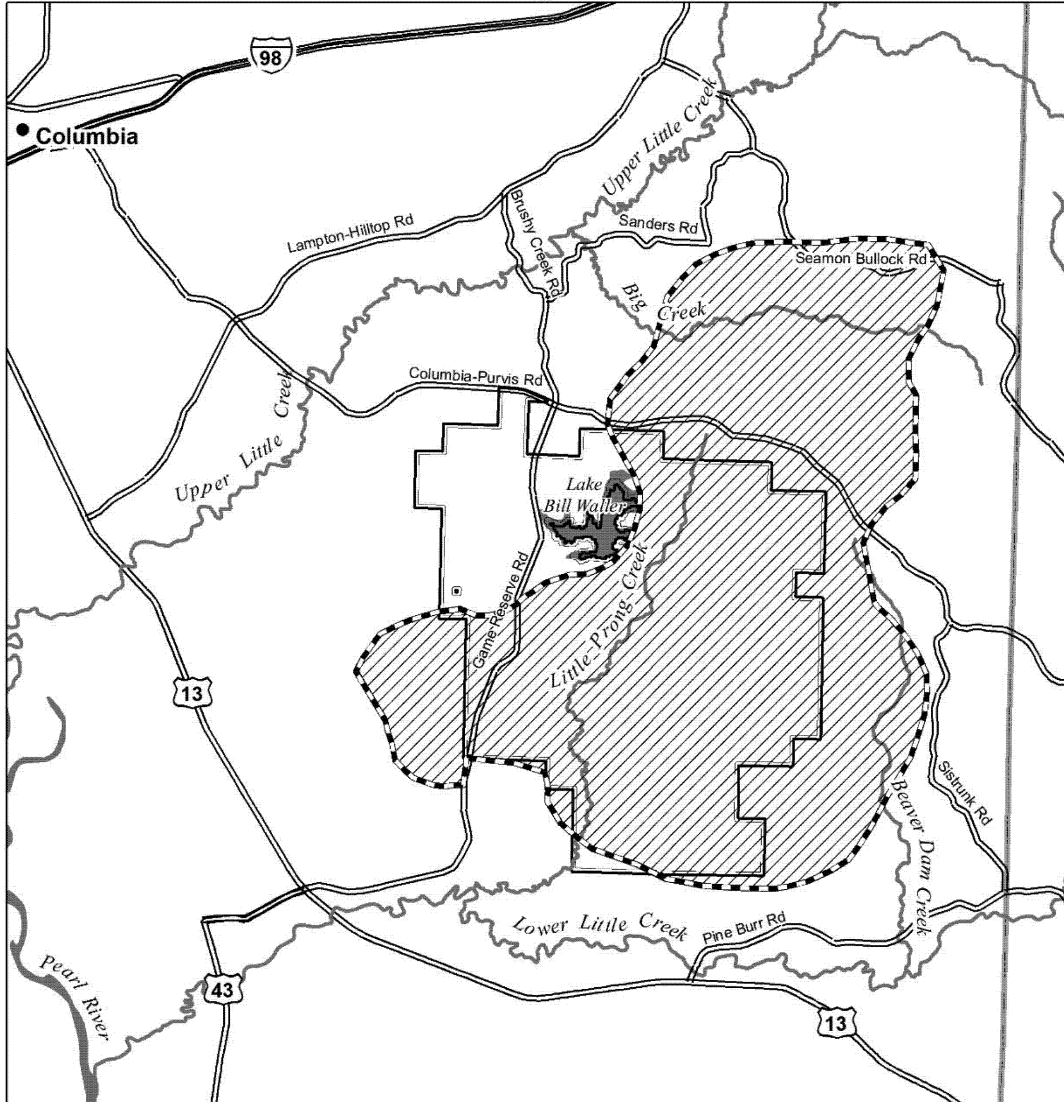

Unit 6 Critical Habitat for the Black Pinesnake Marion County, Mississippi

0 0.5 1 2 3 4 Kilometers

0 0.5 1 2 3 4 Miles

	Critical Habitat
	Marion County WMA
	County Boundary
	Rivers/Streams/Lakes
	Roads