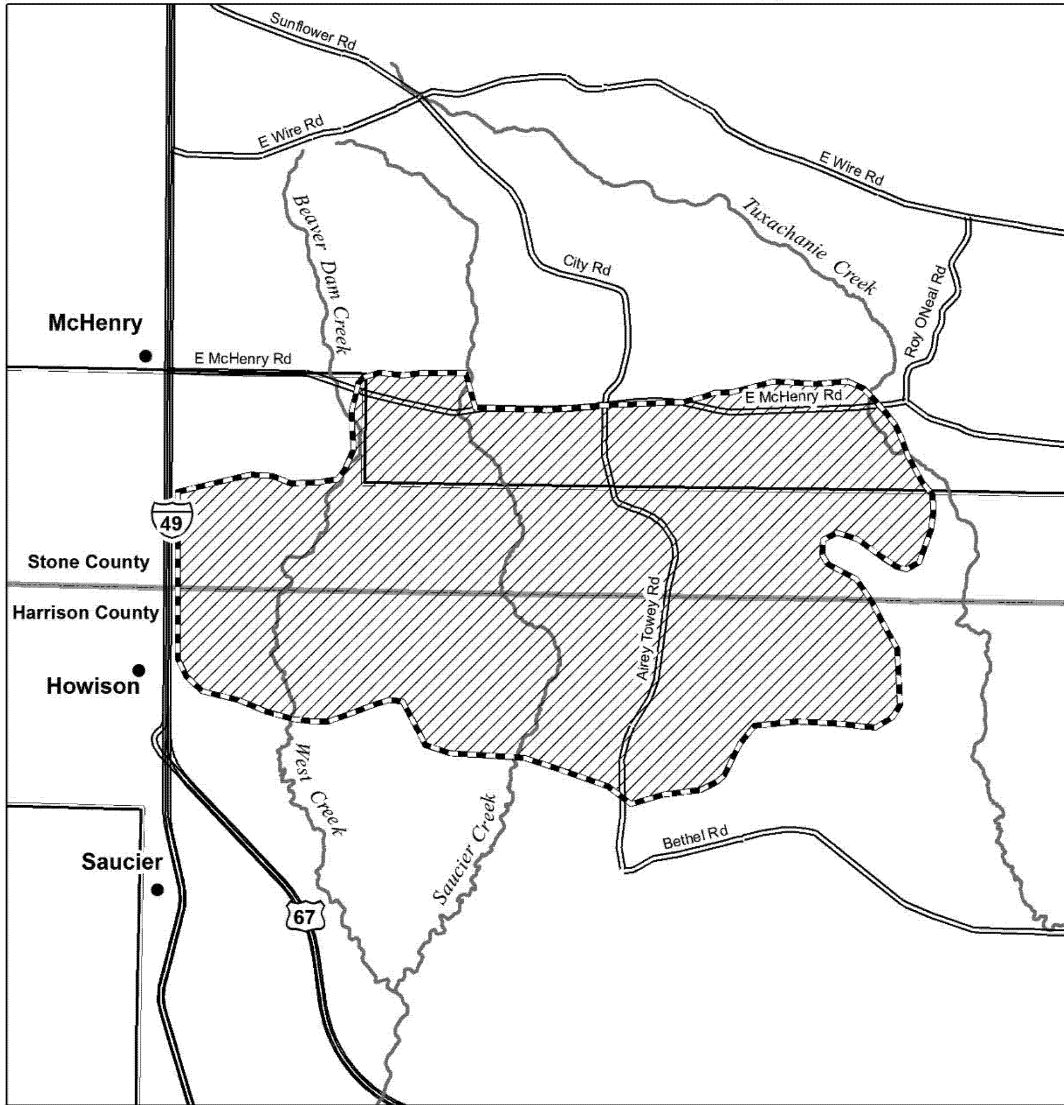

Unit 5 Critical Habitat for the Black Pinesnake Harrison and Stone Counties, Mississippi

-  Critical Habitat
-  DeSoto National Forest
-  County Boundary
-  Rivers/Streams
-  Roads