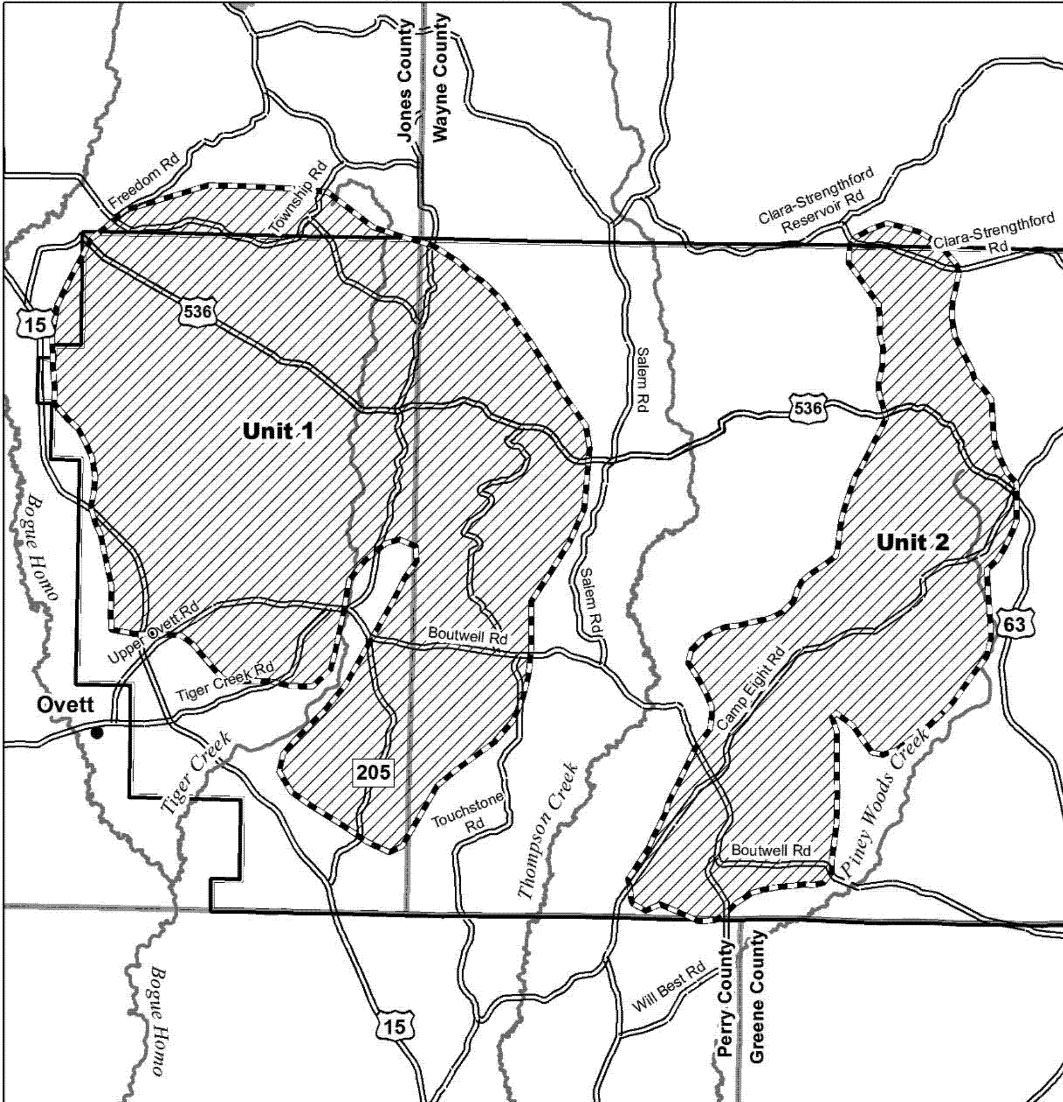

Units 1 and 2 Critical Habitat for the Black Pinesnake Jones, Perry and Wayne Counties, Mississippi

0 0.75 1.5 3 4.5 6 Kilometers

0 1 2 4 6 8 Miles

-  Critical Habitat
-  DeSoto National Forest
-  County Boundary
-  Rivers/Streams
-  Roads