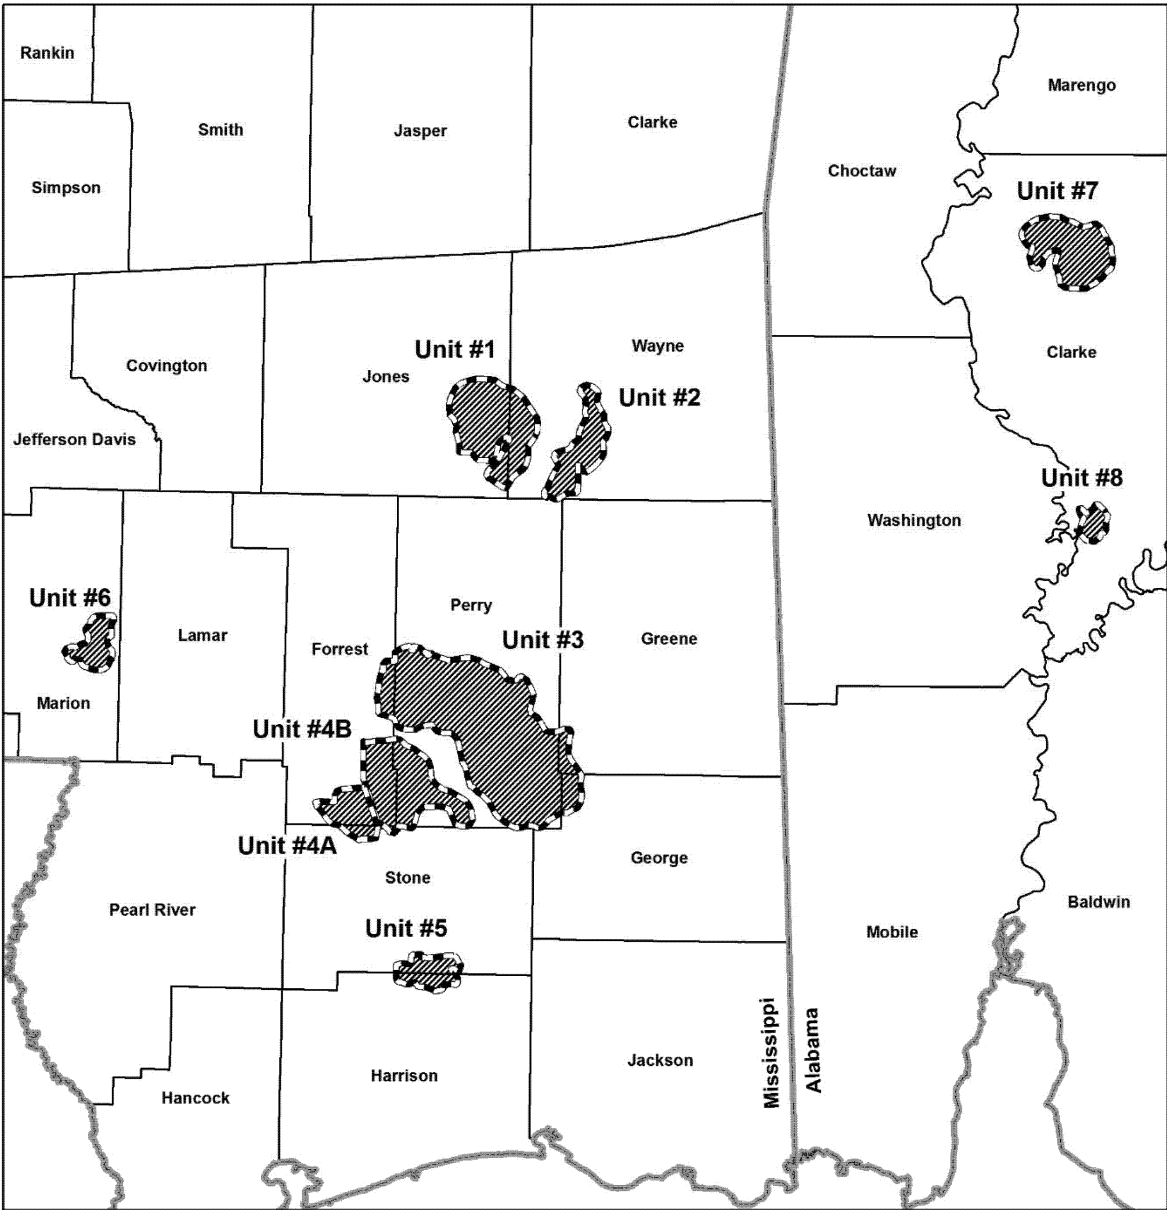

# Index Map of Critical Habitat Units for the Black Pinesnake Alabama and Mississippi

0 10 20 40 60 80 Kilometers

0 10 20 40 60 80 Miles

	Critical Habitat
	State Boundary
	County Boundary