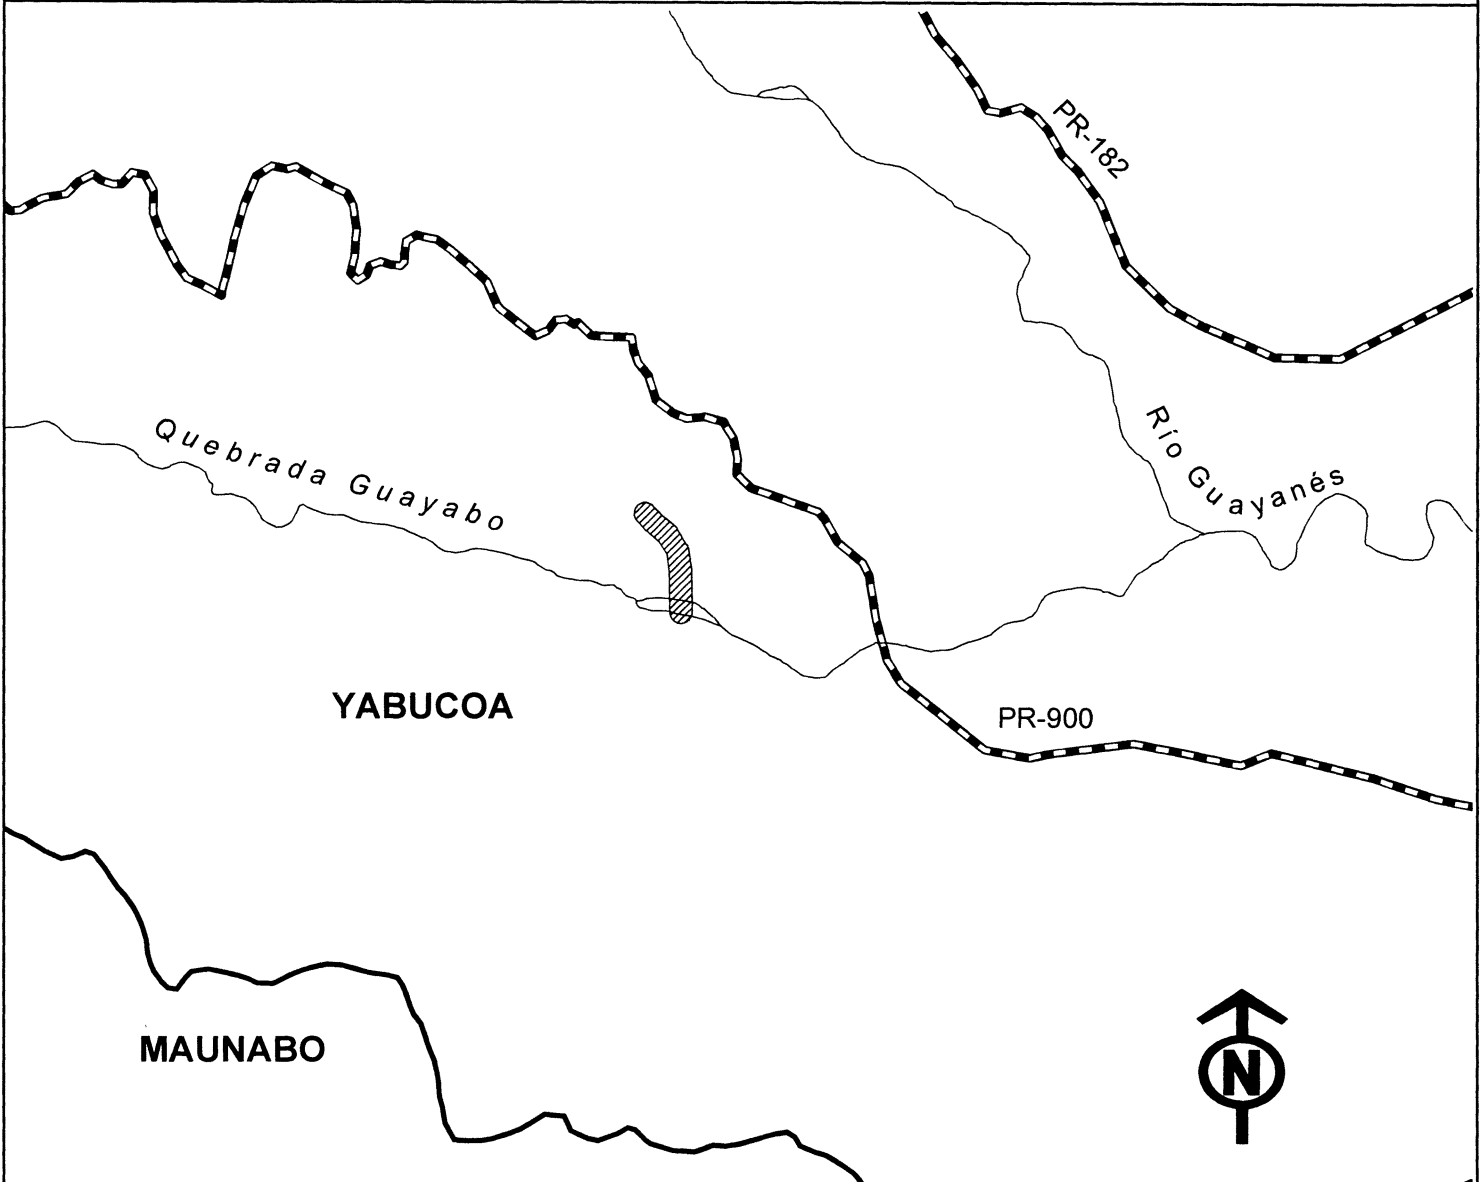

MAP 14. Critical Habitat for the Guajón: Playita Unit: Calabazas Ward, Yabucoa, Puerto Rico

Legend

-  Rivers and Creeks
 -  Roads
 -  Municipal Boundaries
 -  Playita Unit (Unit 17)
- 0 175 350 700 1,050 1,400 Meters
0 625 1,250 2,500 3,750 5,000 Feet