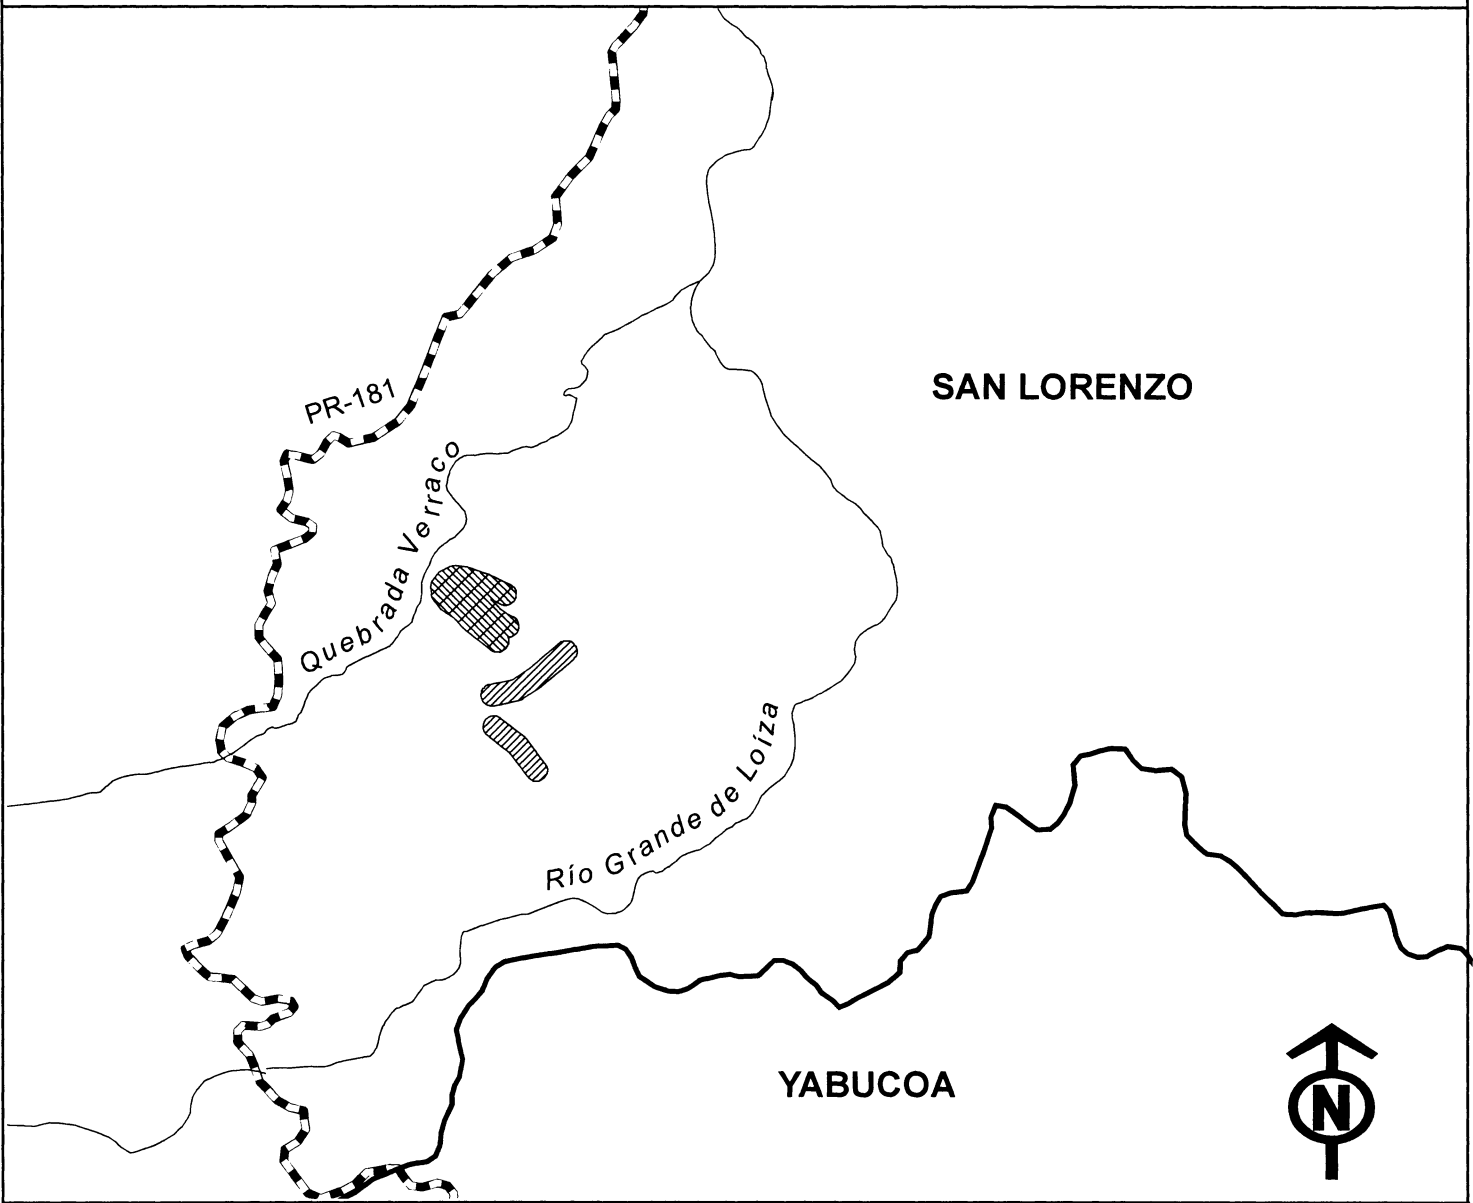

# Map 12. Critical Habitat for the Guajón: Cueva Marcela and Verraco Units: Espino Ward, San Lorenzo, Puerto Rico

## Legend

- Rivers and Creeks
- Roads
- Municipal Boundaries
- Verraco Unit (Unit 14)
- Cueva Marcela Unit (Unit 15)