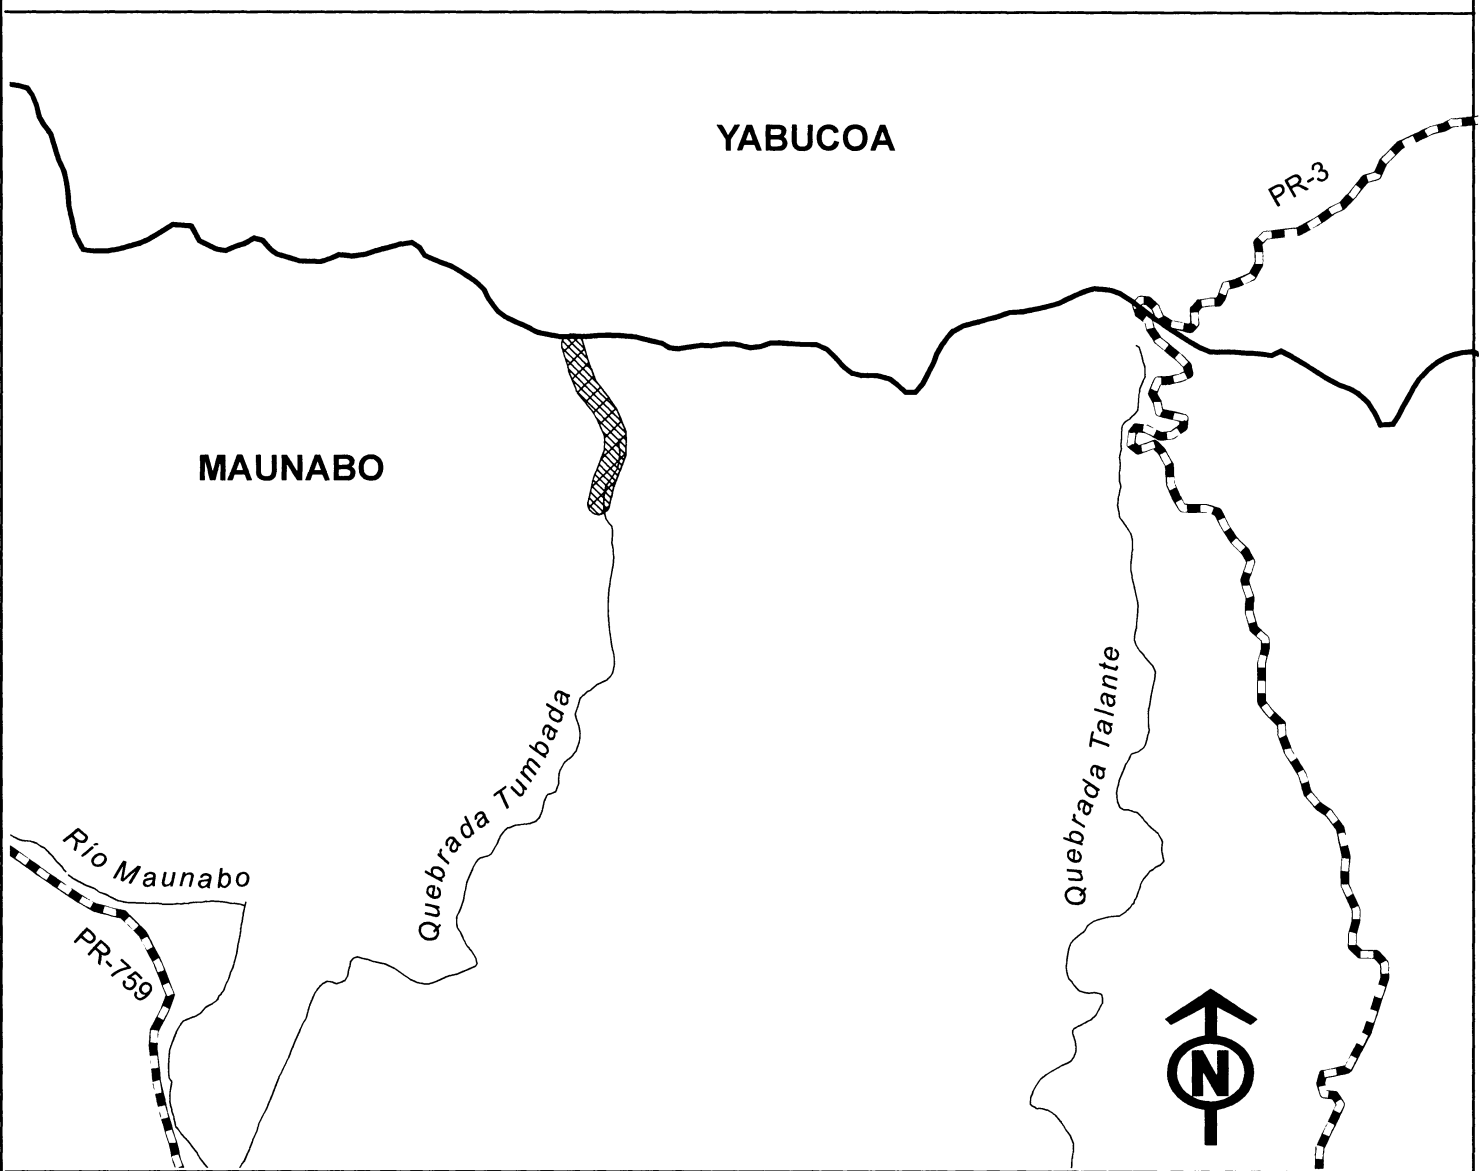

Map 11. Critical Habitat for the Guajón: El Cielito Unit: Talante Ward, Maunabo, Puerto Rico

Legend

-  Rivers and Creeks
-  Roads
-  Municipal Boundaries
-  El Cielito Unit (Unit 13)

0 175 350 700 1,050 1,400 Meters

0 650 1,300 2,600 3,900 5,200 Feet