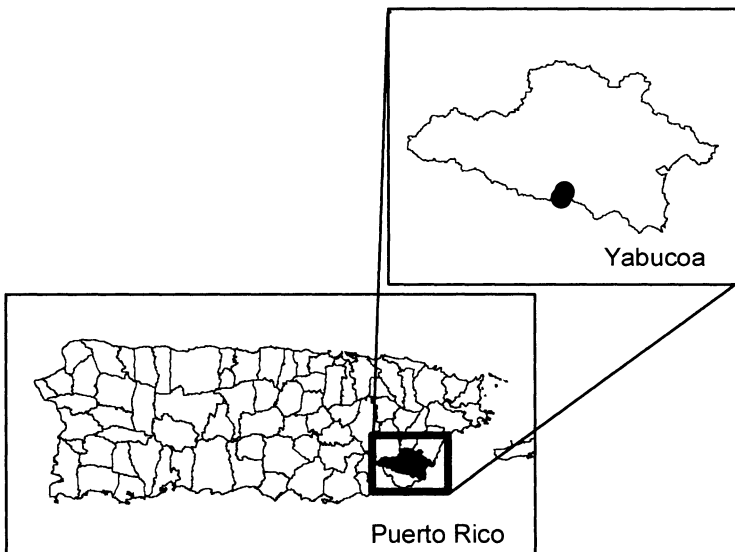

**MAP 8. Critical Habitat for the Guajón: Panduras and Talante Units: Calabazas Ward, Yabucoa and Talante Ward, Maunabo, Puerto Rico**

**Legend**

-  Rivers and Creeks
-  Roads
-  Municipal Boundaries
-  Panduras Unit (Unit 8)
-  Talante Unit (Unit 9)