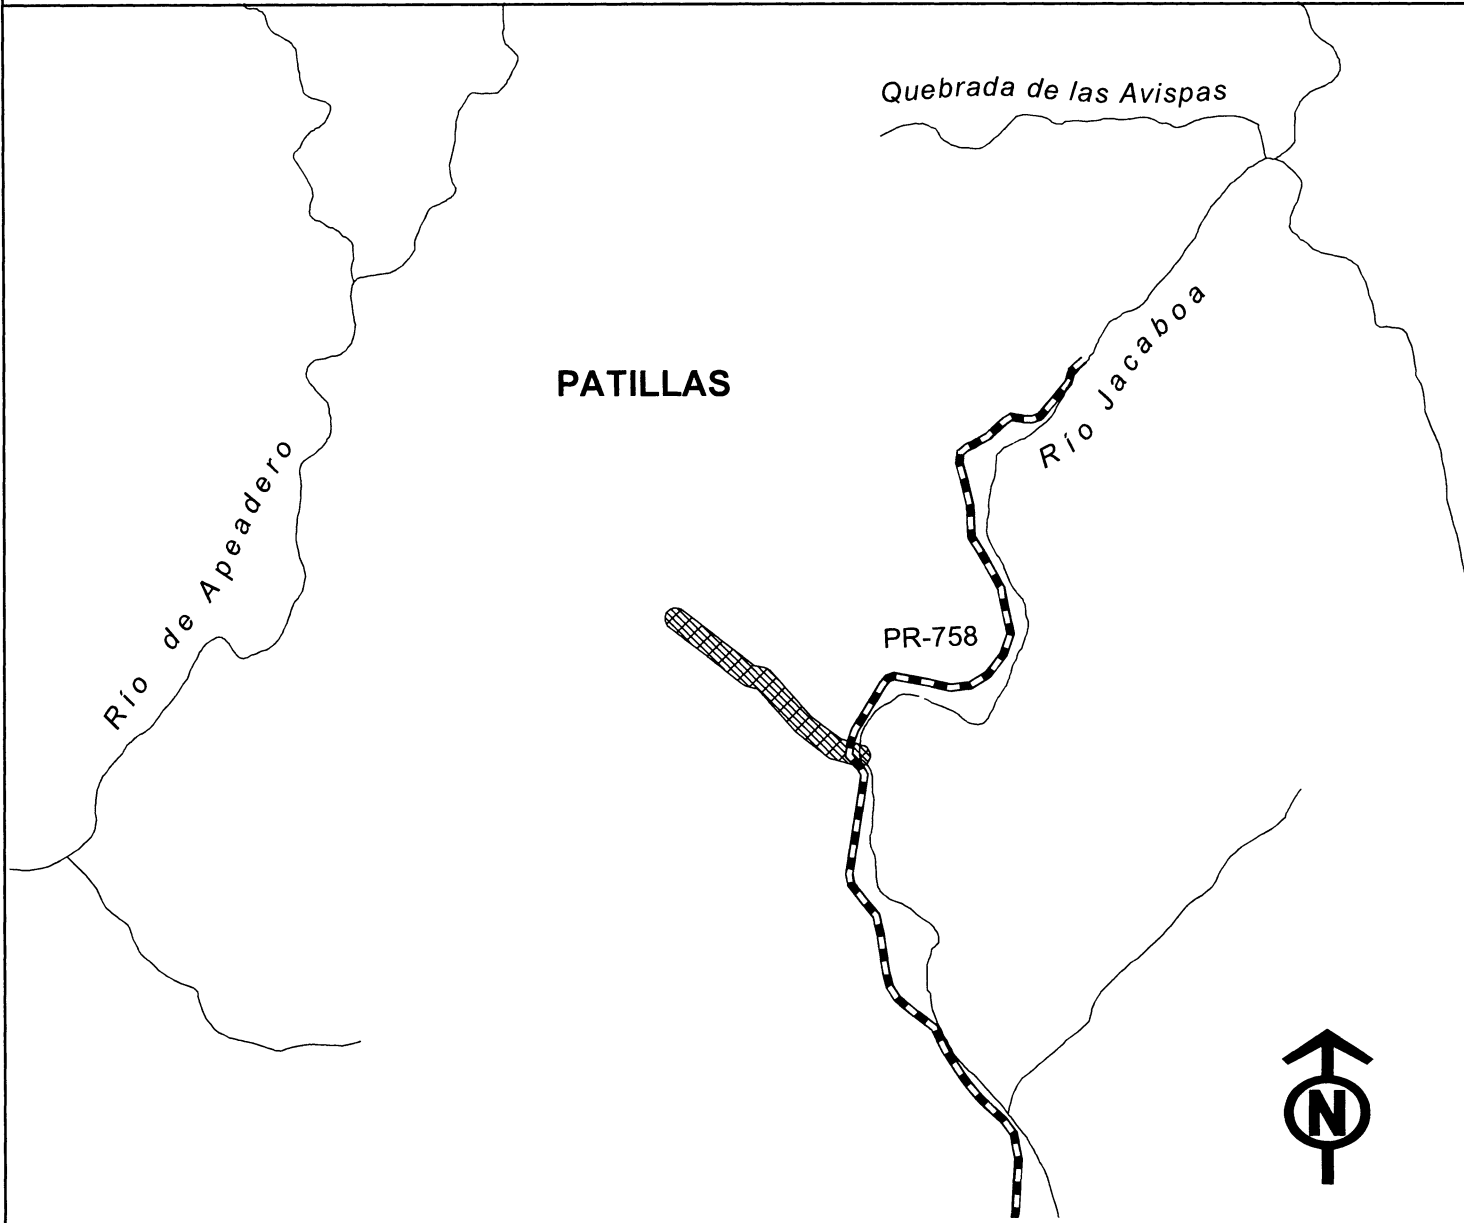

MAP 6. Critical Habitat for the Guajón: Jacaboa Unit: Ríos Ward, Patillas, Puerto Rico

Legend

 Rivers and Creeks

 Roads

 Jacaboa Unit (Unit 5)

 Meters
0 175 350 700 1,050 1,400

 Feet
0 625 1,250 2,500 3,750 5,000