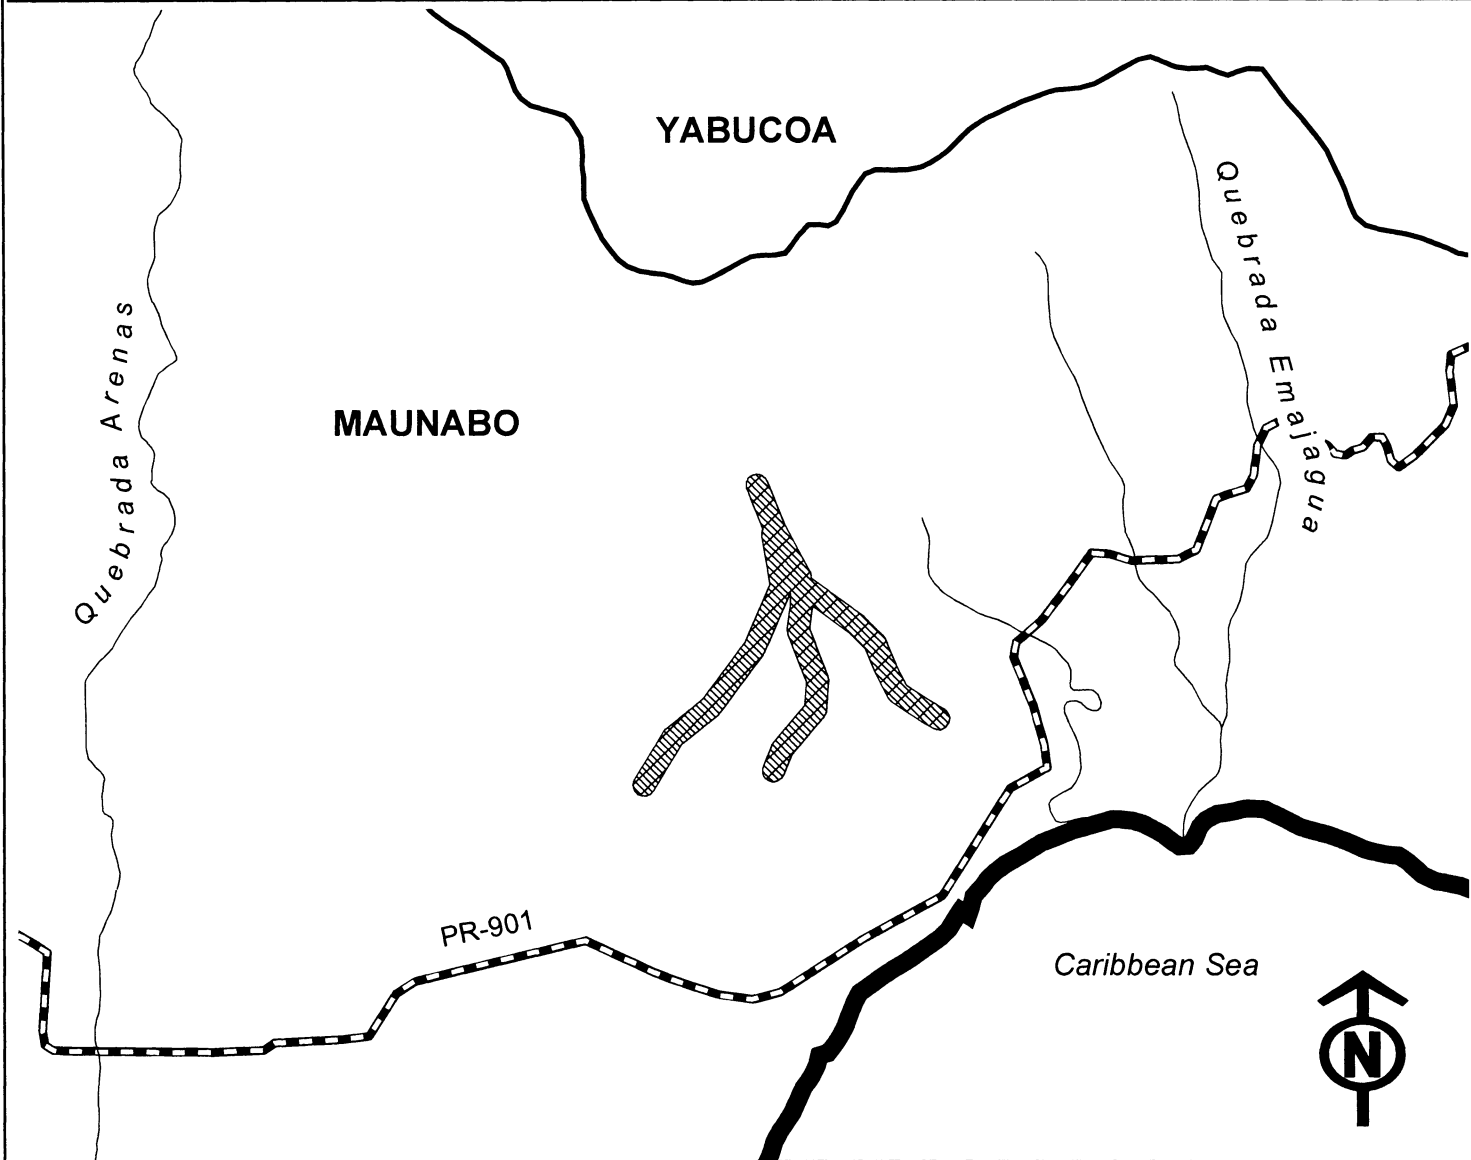

MAP 5. Critical Habitat for the Guajón: Emajagua Unit: Emajagua Ward, Maunabo, Puerto Rico

Legend

- Rivers and Creeks
- Roads
- Coastline
- Municipal Boundaries
- Emajagua Unit (Unit 4)

0 175 350 700 1,050 1,400 Meters

0 625 1,250 2,500 3,750 5,000 Feet