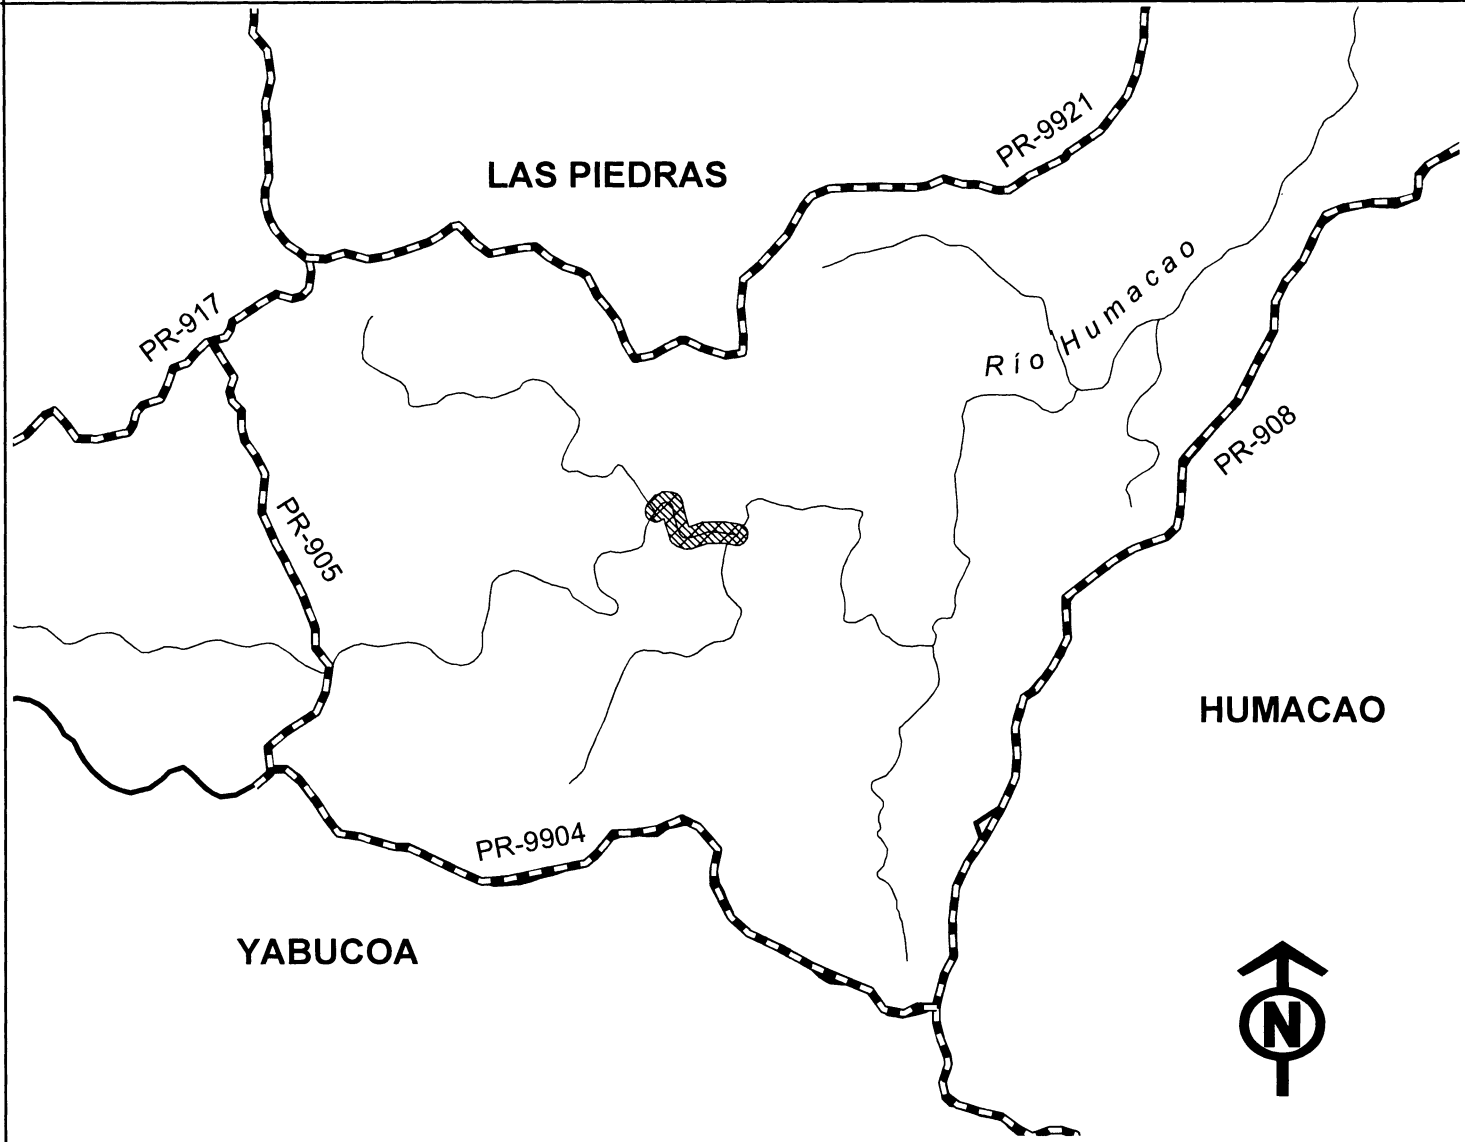

MAP 4. Critical Habitat for the Guajón: Tejas Unit: Tejas Ward, Las Piedras, Puerto Rico

Legend

-  Rivers and Creeks
-  Roads
-  Municipal Boundaries
-  Tejas Unit (Unit 3)

0 175 350 700 1,050 1,400 Meters

0 625 1,250 2,500 3,750 5,000 Feet