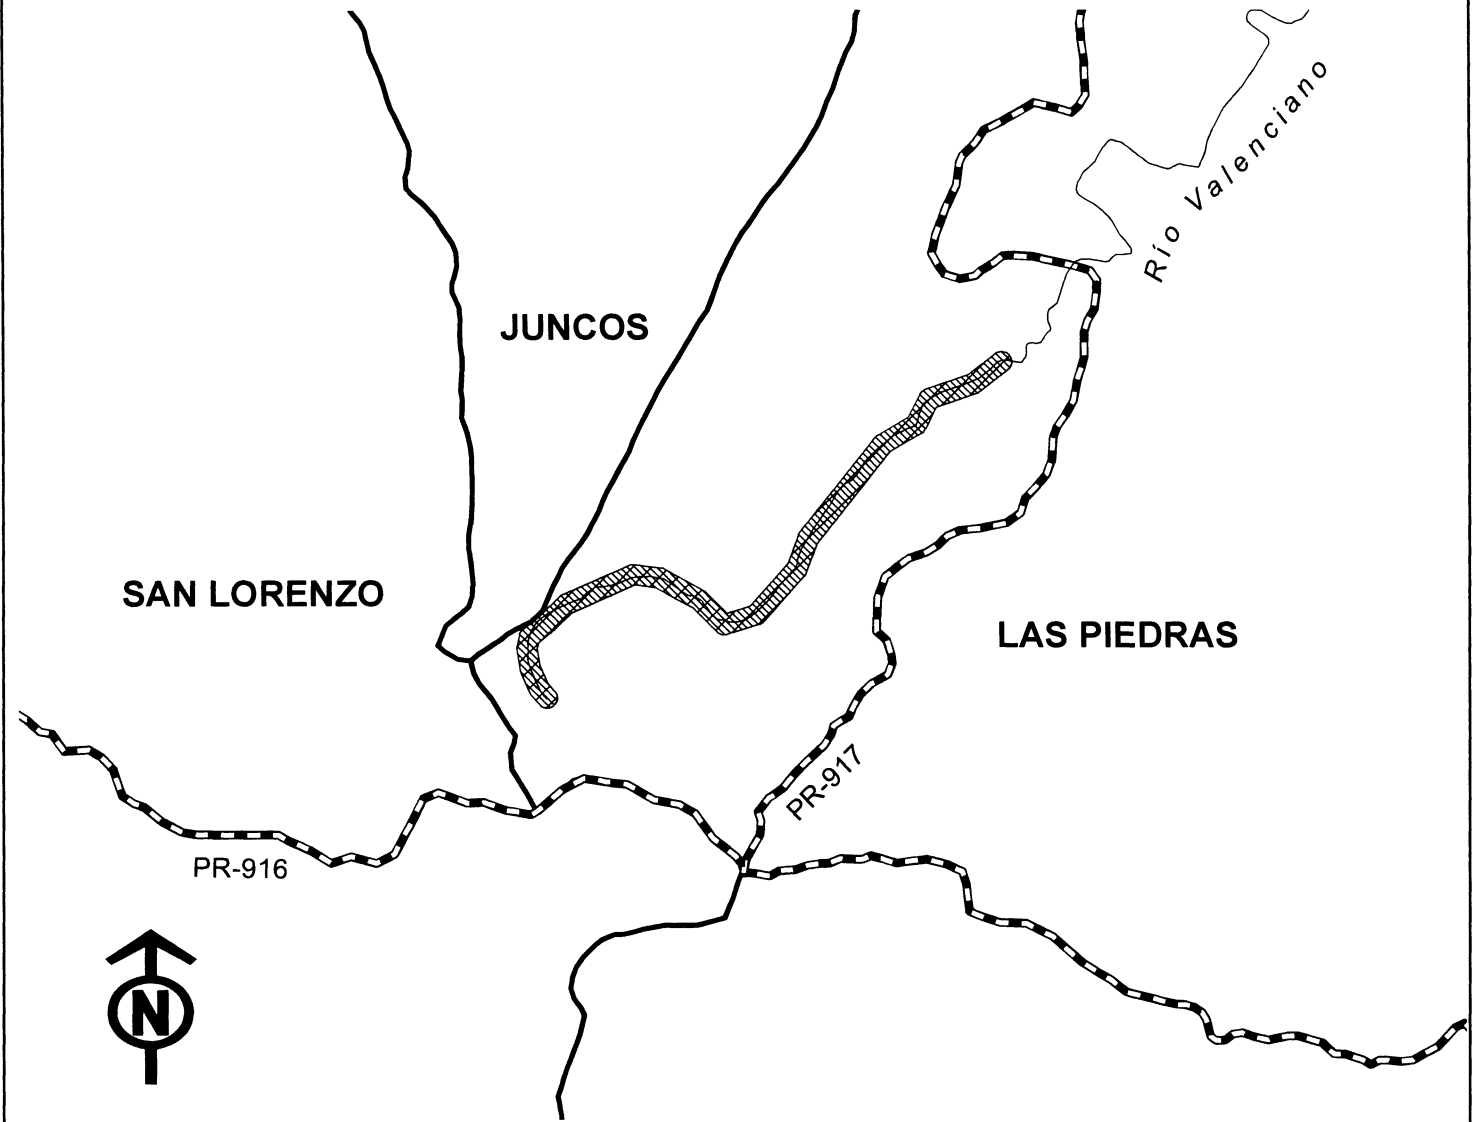

MAP 3. Critical Habitat for the Guajón: Montones Unit: Montones Ward, Las Piedras, Puerto Rico

Legend

-  Rivers and Creeks
-  Roads
-  Municipal Boundaries
-  Montones Unit (Unit 2)

 Meters
0 175 350 700 1,050 1,400