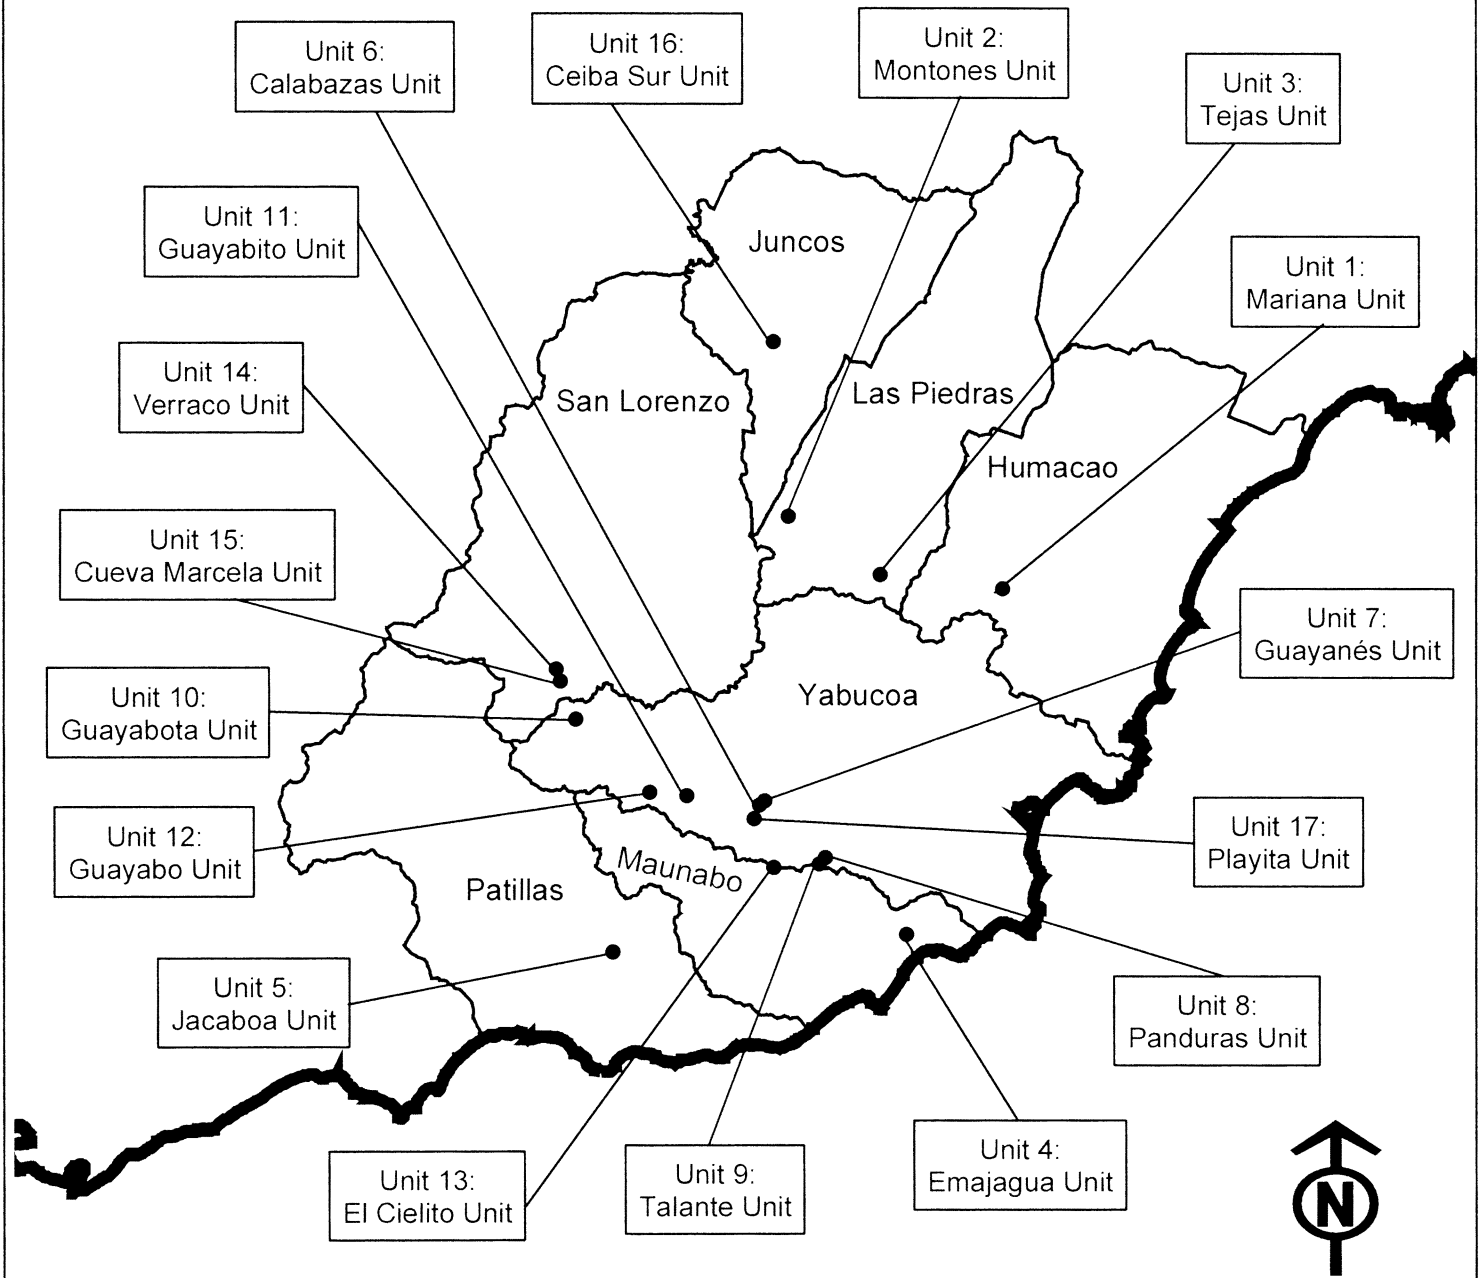

Map 1: Index Map of the Critical Habitat Units for the Guajón

Legend

- Guajón Critical Habitat (general location)
- Municipal Boundaries
- Coastline

0 3,000 6,000 12,000 18,000 24,000 Meters

0 10,000 20,000 40,000 60,000 80,000 Feet