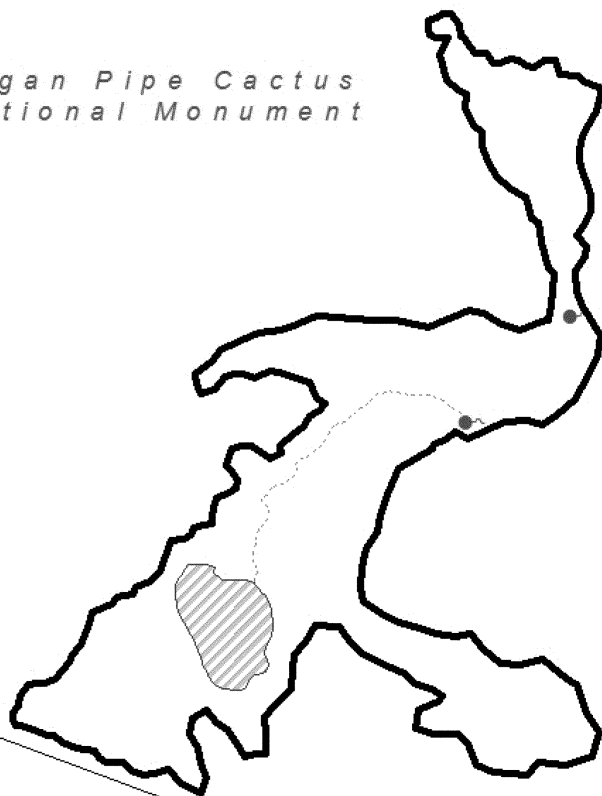

Critical Habitat for Sonoyta Mud Turtle
Kinosternon sonoriense longifemorale - Quitobaquito Unit

*Organ Pipe Cactus
National Monument*

Arizona, United States
Sonora, Mexico

 Critical Habitat Boundary

 Quitobaquito Springs

 Quitobaquito Channel

 Quitobaquito Pond

 International Boundary

0 25 50 100 Meters

0 100 200 400 Feet

Location Map

Arizona