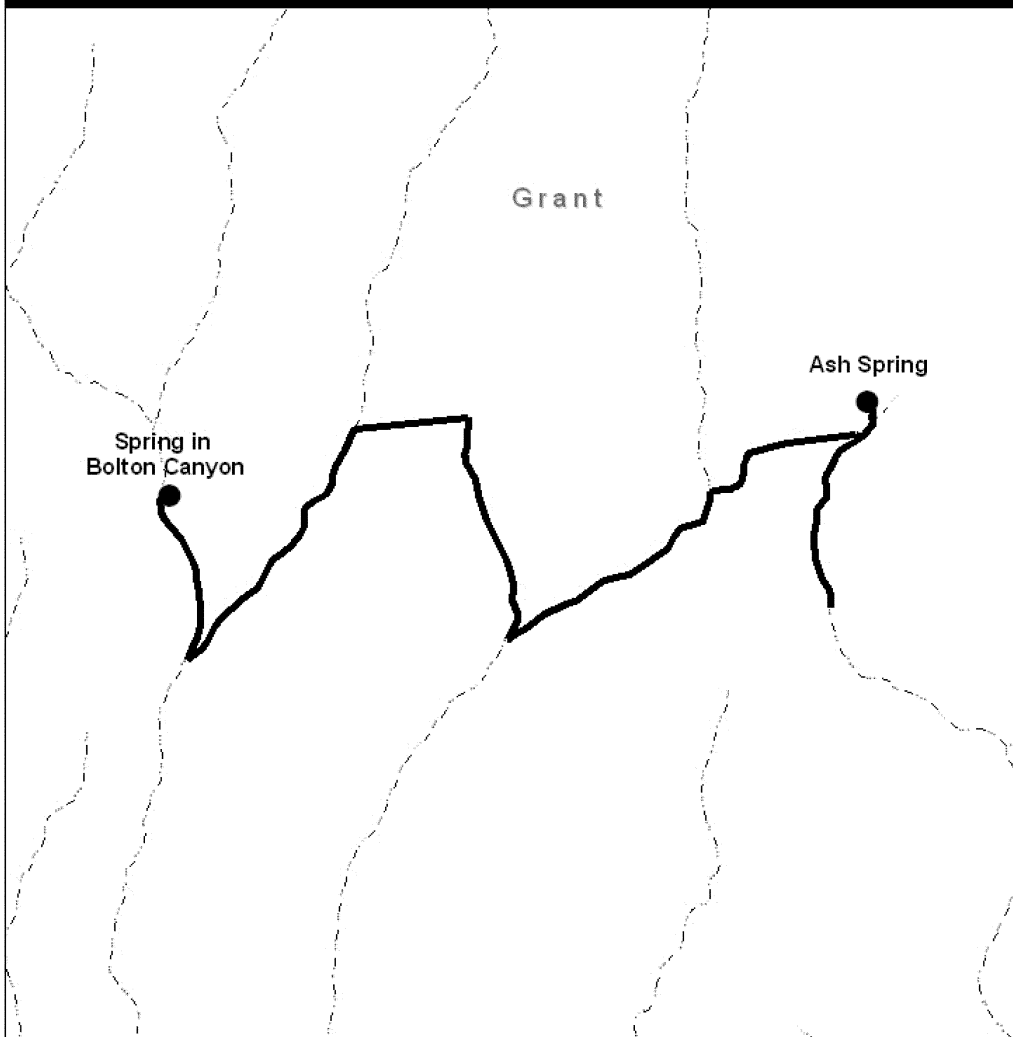

Chiricahua Leopard Frog Critical Habitat Ash and Bolton Springs Unit

- Critical Habitat
- Critical Habitat
- - - Streams

0 0.2 0.4 0.6 Miles

0 0.2 0.4 0.6 Km

Area Enlarged