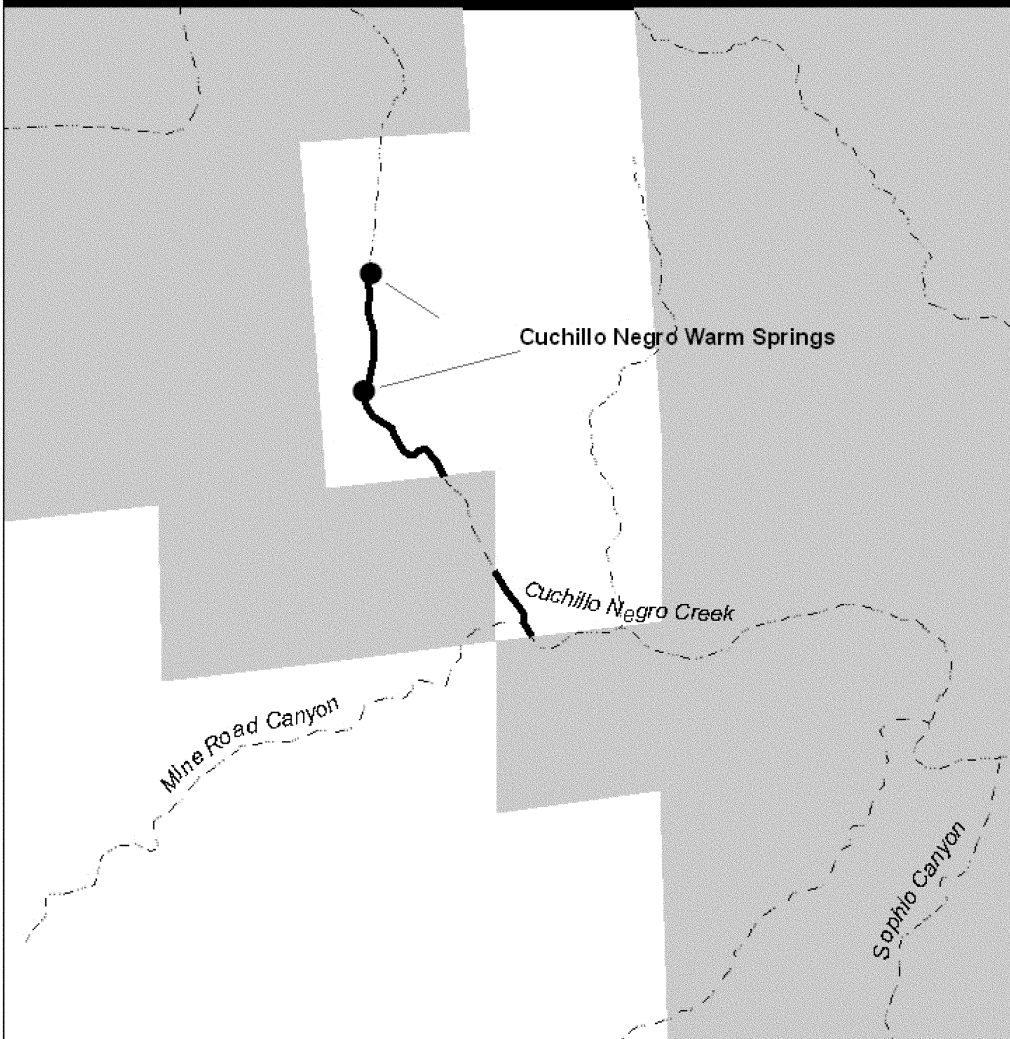

Chiricahua Leopard Frog Critical Habitat Cuchillo Negro Warm Springs

Area Enlarged

-  Critical Habitat
-  Critical Habitat
-  Streams
-  Referenced Private lands

0 0.15 0.3 0.45 Miles

0 0.15 0.3 0.45 Km