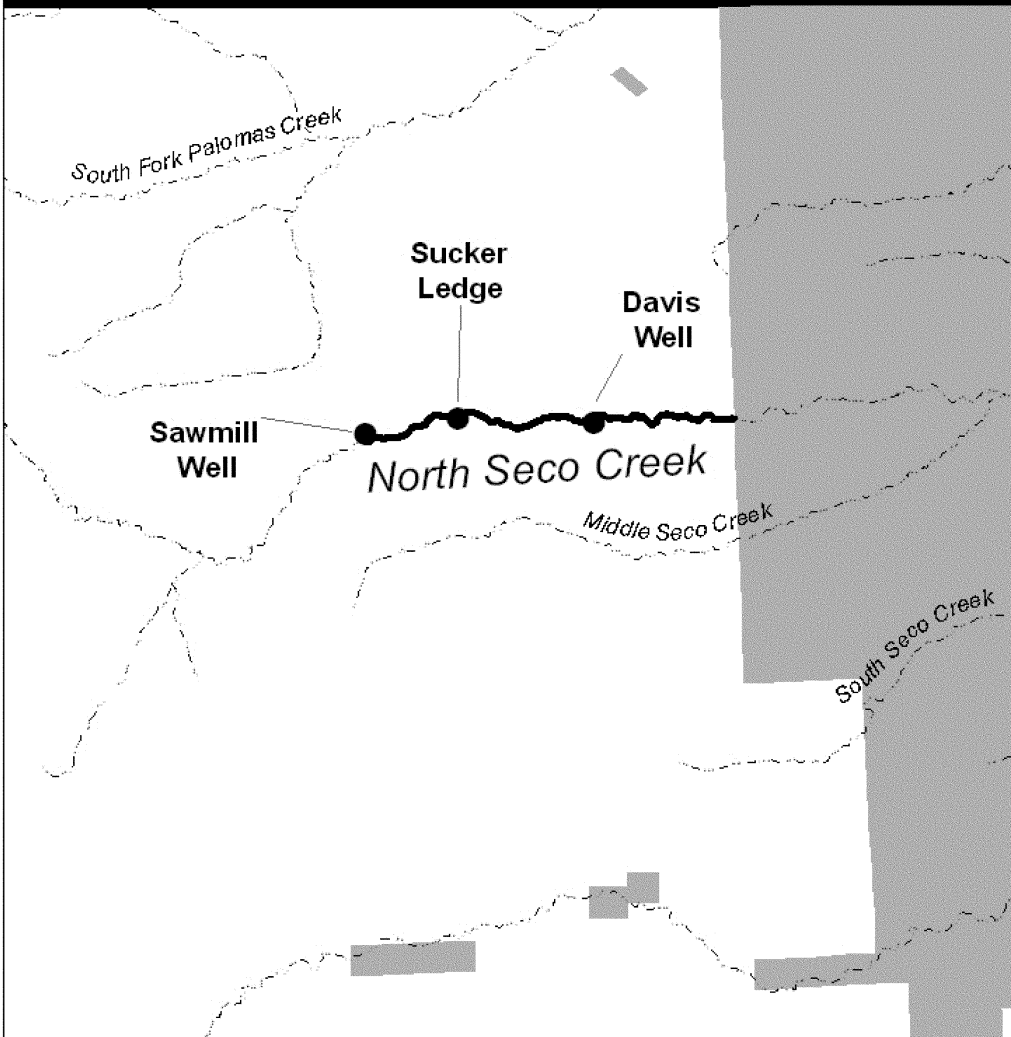

# Chiricahua Leopard Frog Critical Habitat Seco Creek Unit

**Area Enlarged**

- Critical Habitat
- ~ Critical Habitat
- Streams
- Private Lands

0 1 2 3 Miles

0 1 2 3 Km