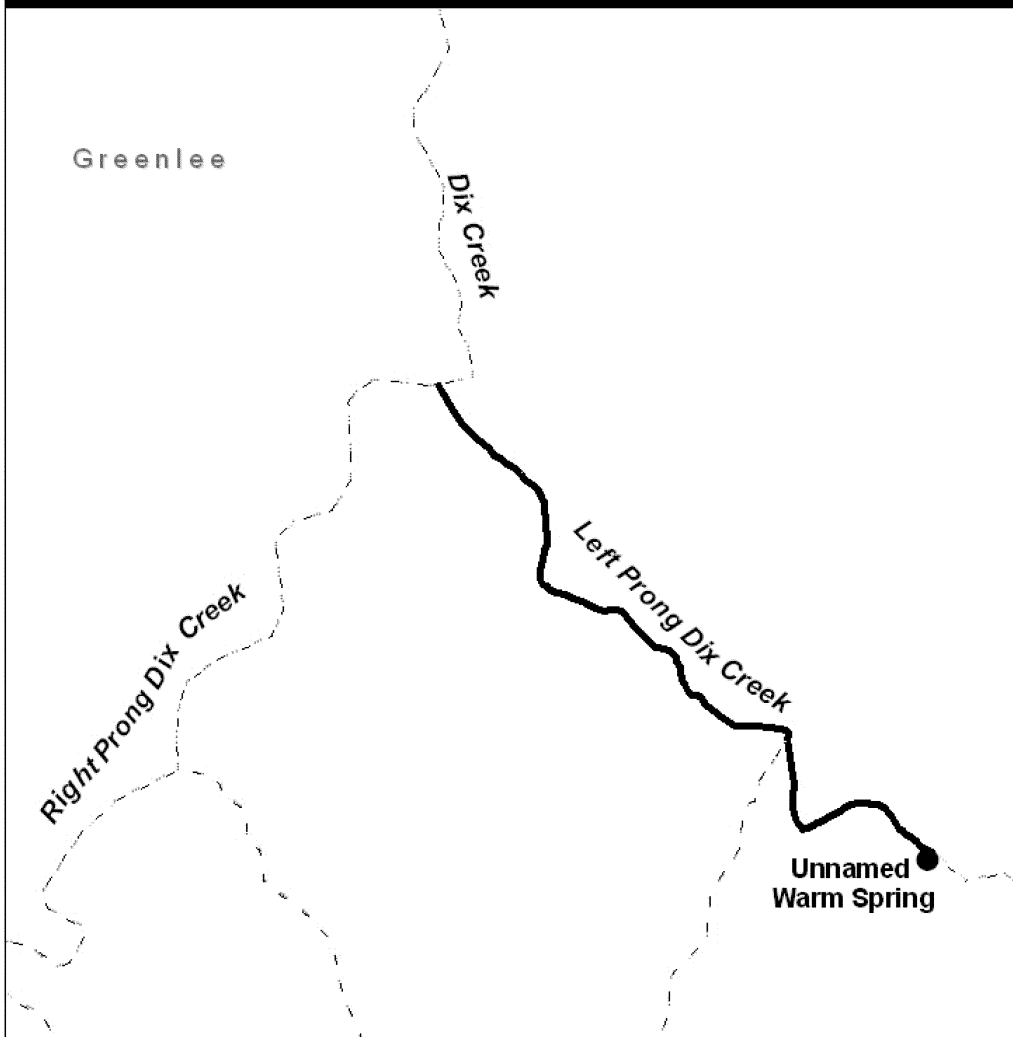

Chiricahua Leopard Frog Critical Habitat Left Prong of Dix Creek Unit

- Critical Habitat
- ~ Critical Habitat
- - - Streams

0 0.1 0.2 0.3 Miles

0 0.1 0.2 0.3 Km

Area Enlarged