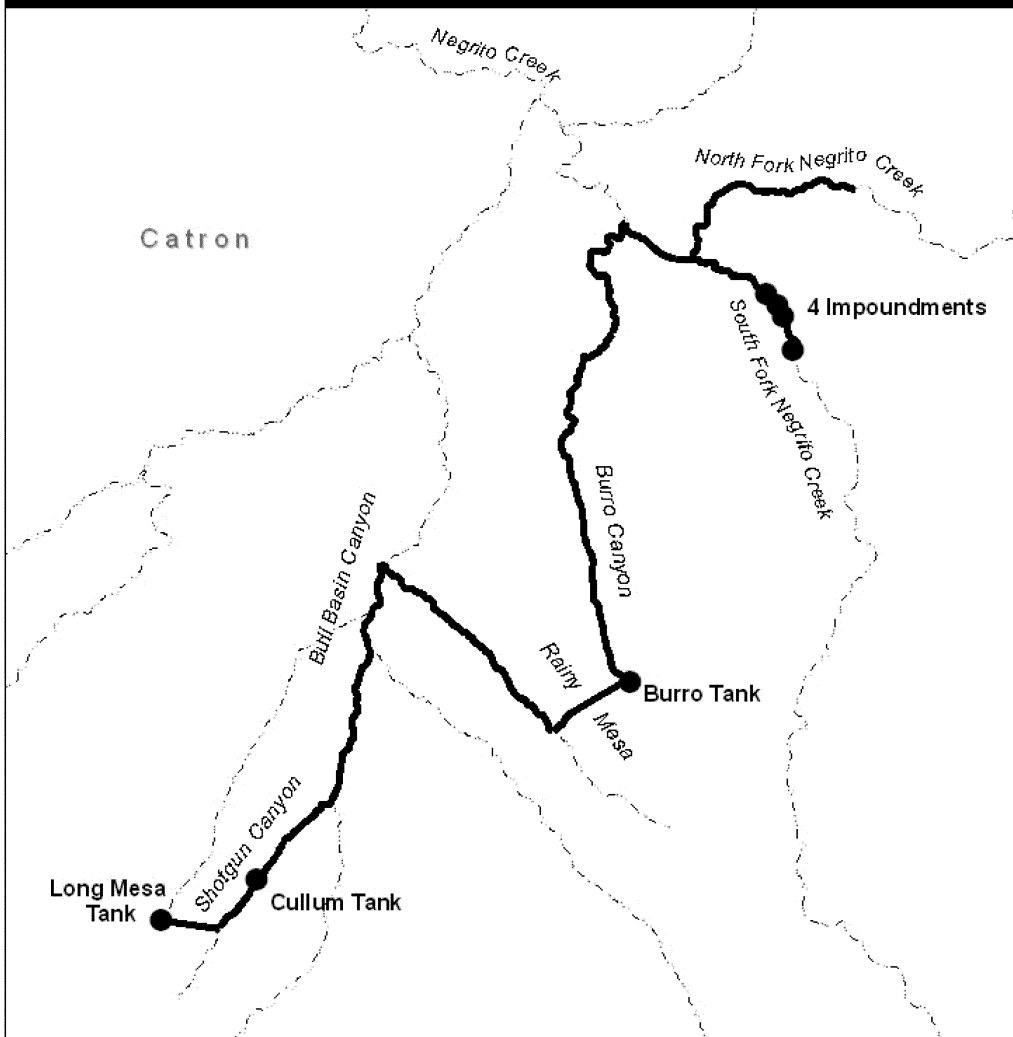

Chiricahua Leopard Frog Critical Habitat Deep Creek Divide Area Unit

Area Enlarged

- Critical Habitat
- ~ Critical Habitat
- - - Streams

0 0.5 1 1.5 Miles

0 0.5 1 1.5 Km