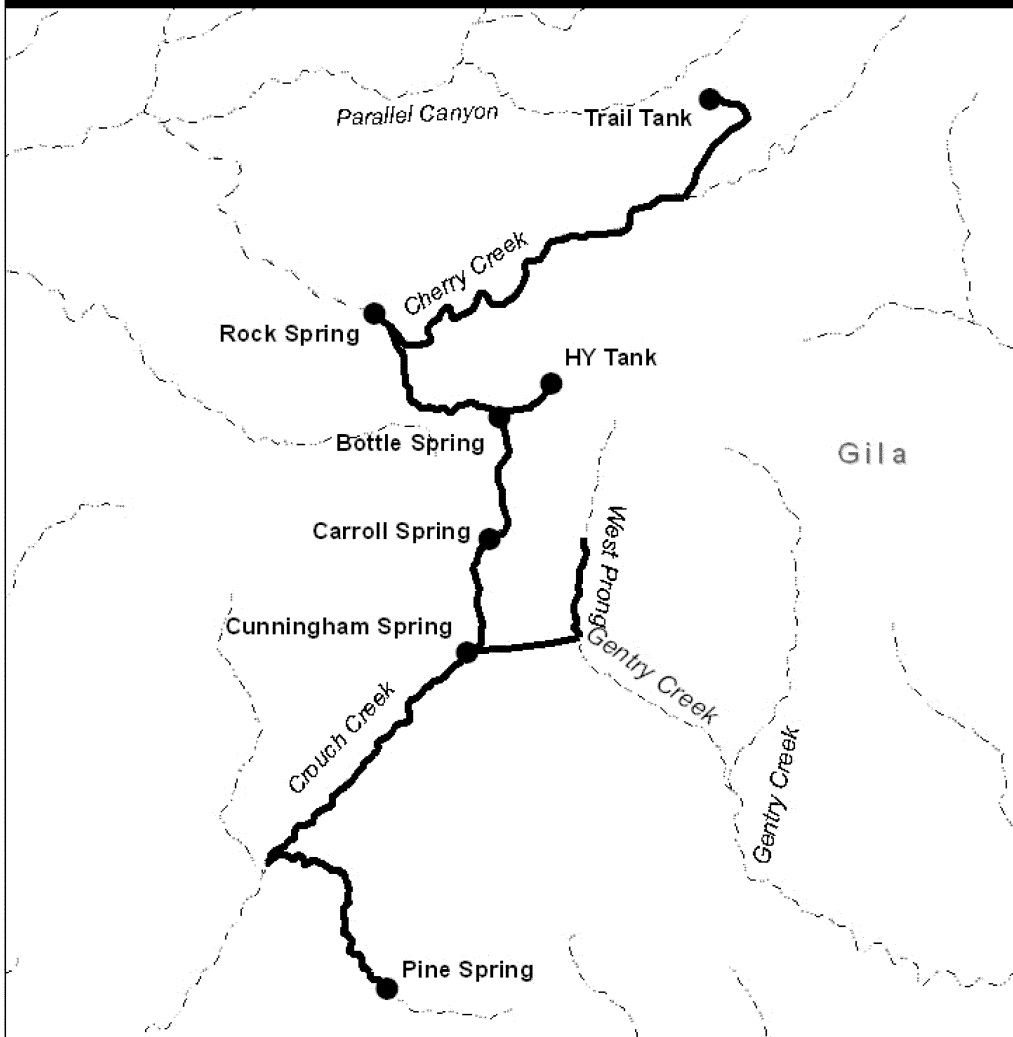

# Chiricahua Leopard Frog Critical Habitat Crouch, Gentry, and Cherry Creeks, and Parallel Canyon Unit

- Critical Habitat
- Critical Habitat
- ~ Streams

0 0.5 1 1.5 Miles

0 0.5 1 1.5 Km

Area Enlarged