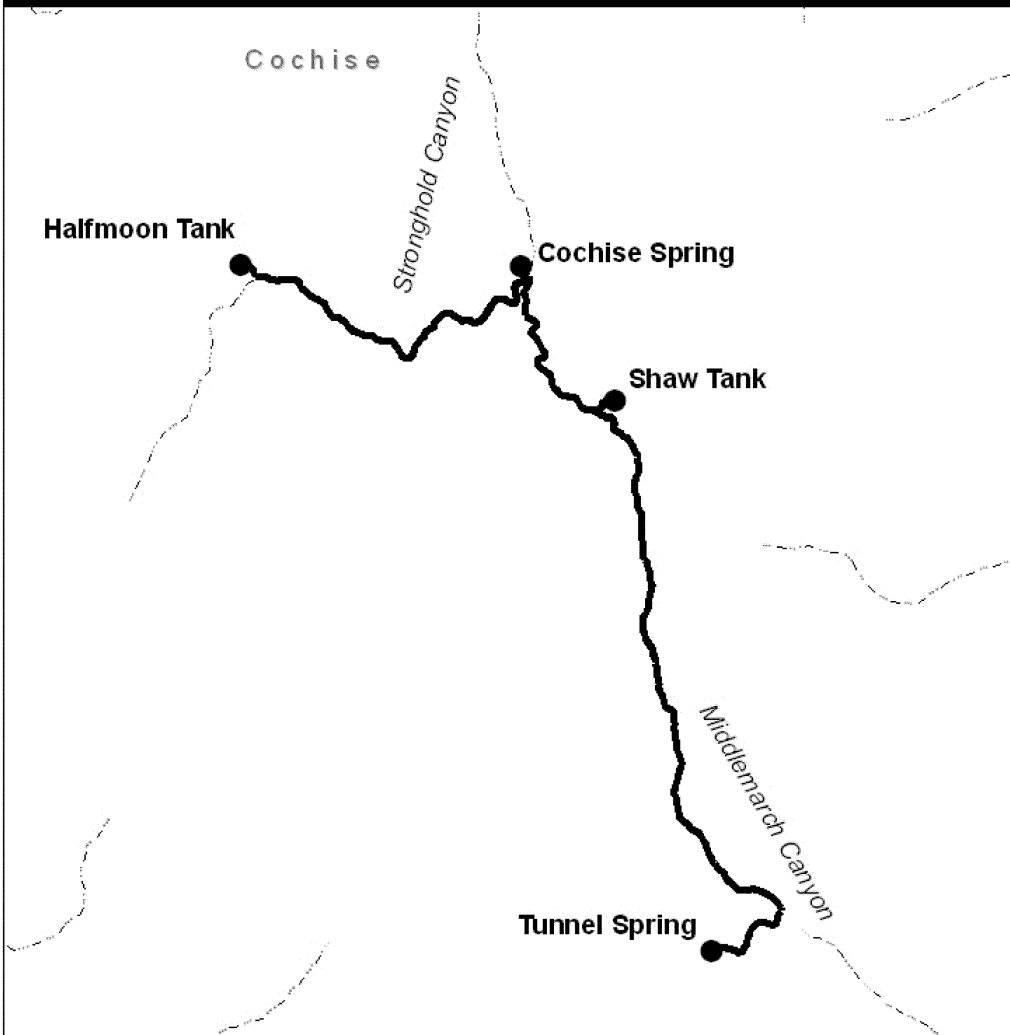

Chiricahua Leopard Frog Critical Habitat Dragoon Mountains Unit

- Critical Habitat
- Critical Habitat
- - - Streams

0 0.25 0.5 0.75 Miles

0 0.25 0.5 0.75 Km

Area Enlarged