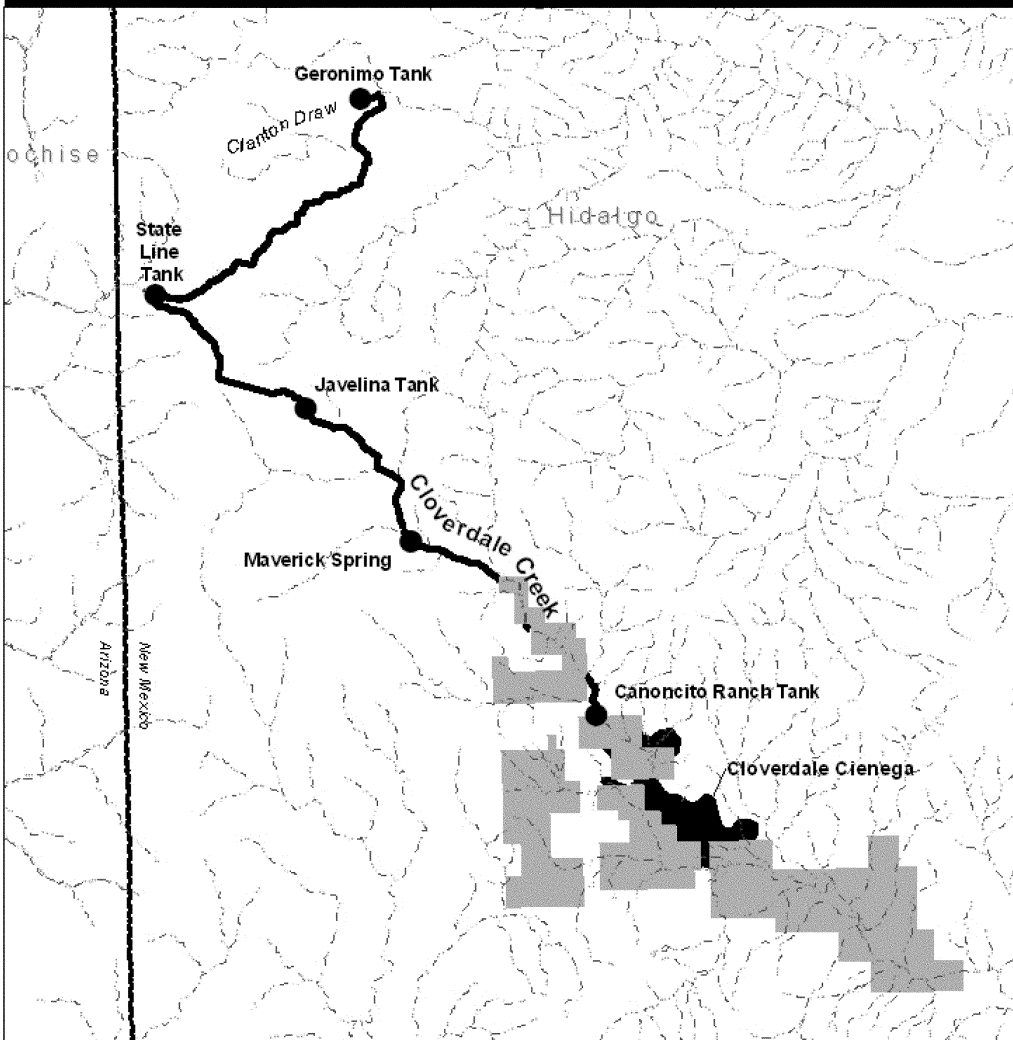

Chiricahua Leopard Frog Critical Habitat Peloncillo Mountain Tanks Unit

Area Enlarged

- Critical Habitat
- Critical Habitat
- ~ Critical Habitat
- - - Streams
- Referenced Private Lands

0 0.5 1 1.5 Miles

0 0.5 1 1.5 Km