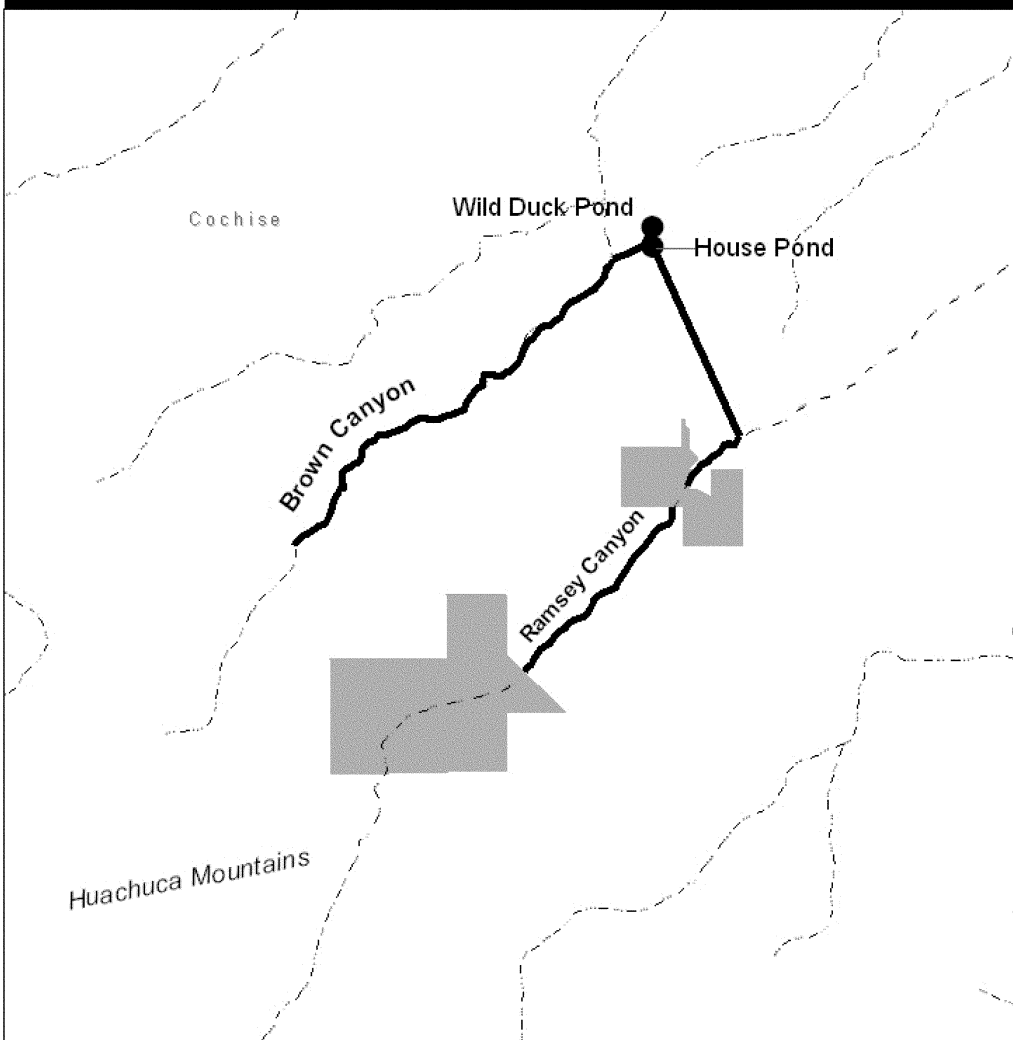

# Chiricahua Leopard Frog Critical Habitat Ramsey and Brown Canyons Unit

**Area Enlarged**

- Critical Habitat
- Critical Habitat
- - - Streams

■ Ramsey Canyon Preserve

0 0.4 0.8 1.2 Miles

0 0.4 0.8 1.2 Km