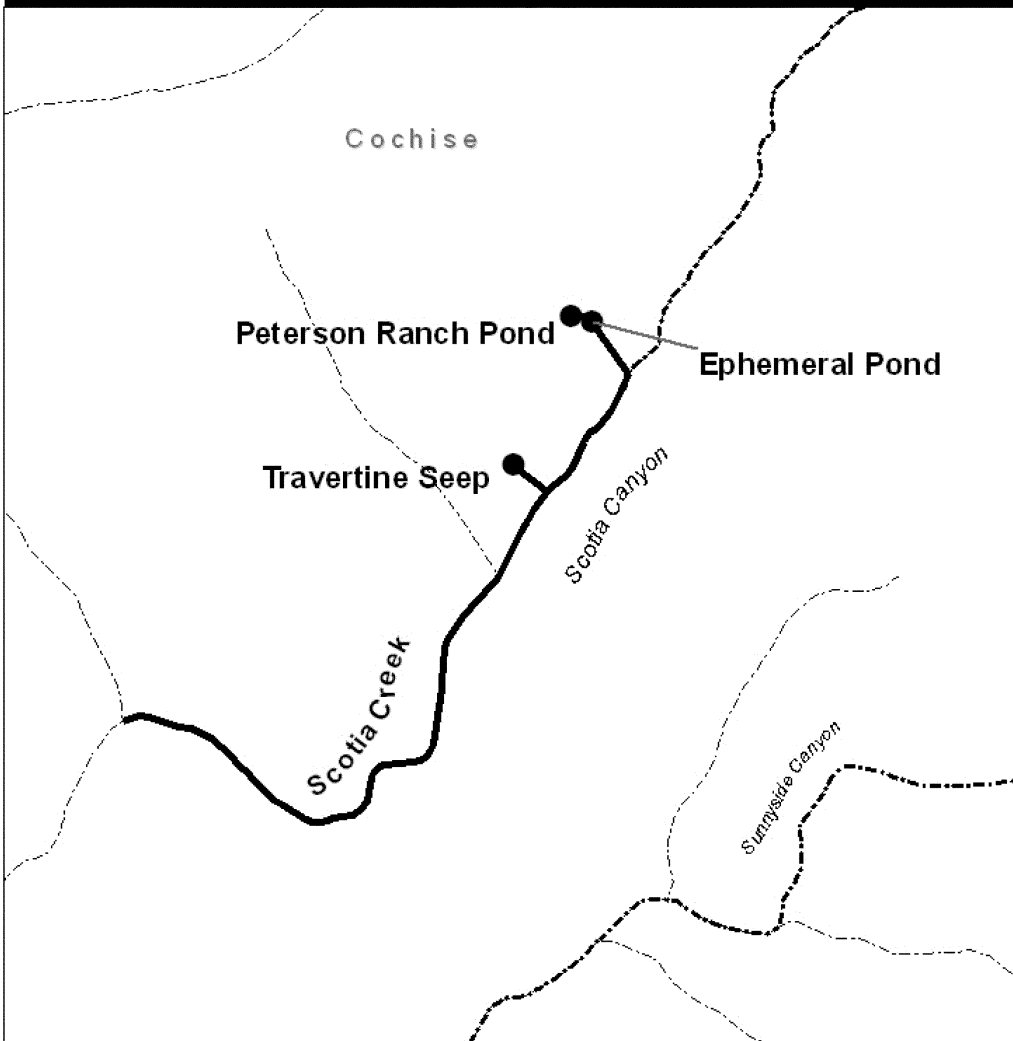

Chiricahua Leopard Frog Critical Habitat Scotia Canyon Unit

Area Enlarged

- Critical Habitat
- Critical Habitat
- - - Streams

0 0.15 0.3 0.45 Miles

0 0.15 0.3 0.45 Km