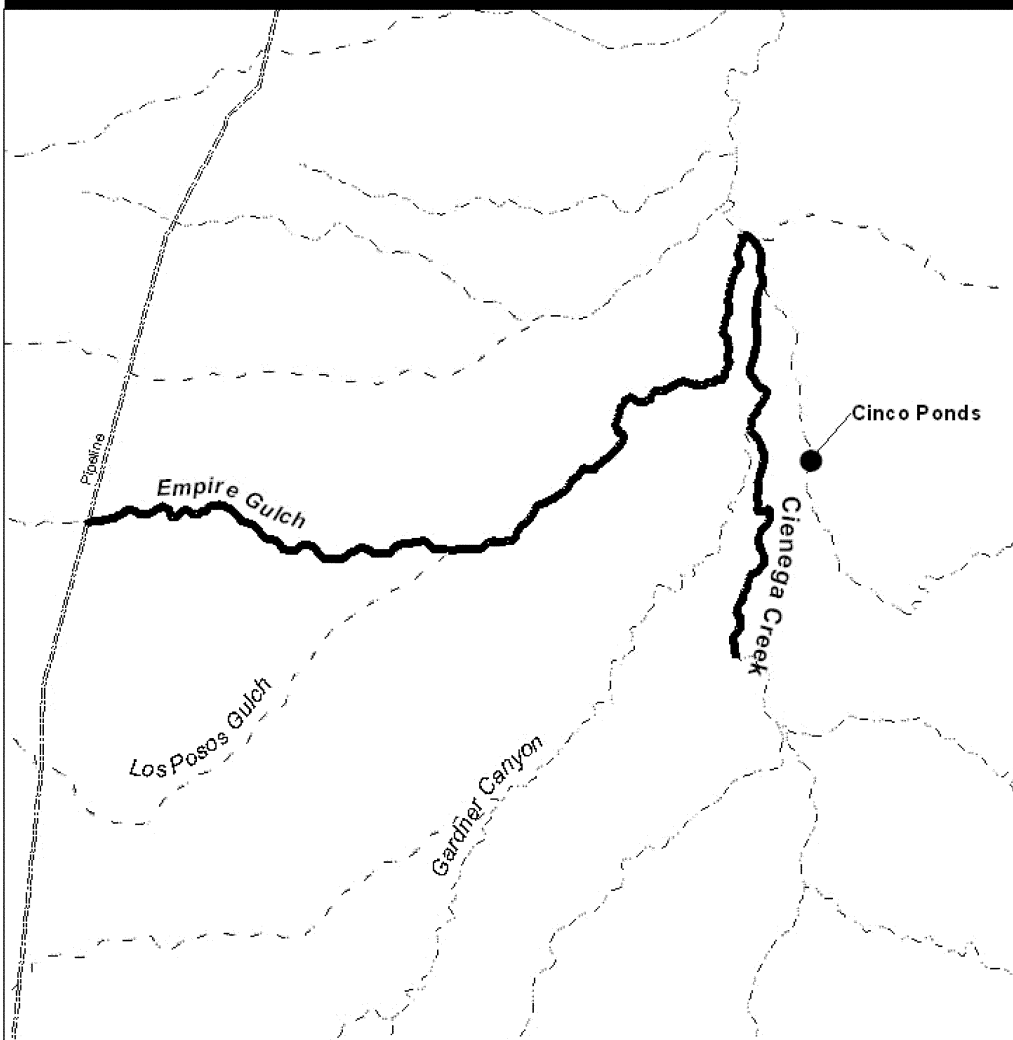

Chiricahua Leopard Frog Critical Habitat Las Cienegas National Conservation Area Unit

- Critical Habitat
- Critical Habitat
- - - streams

0 0.5 1 1.5 Miles

0 0.5 1 1.5 Km

Area Enlarged