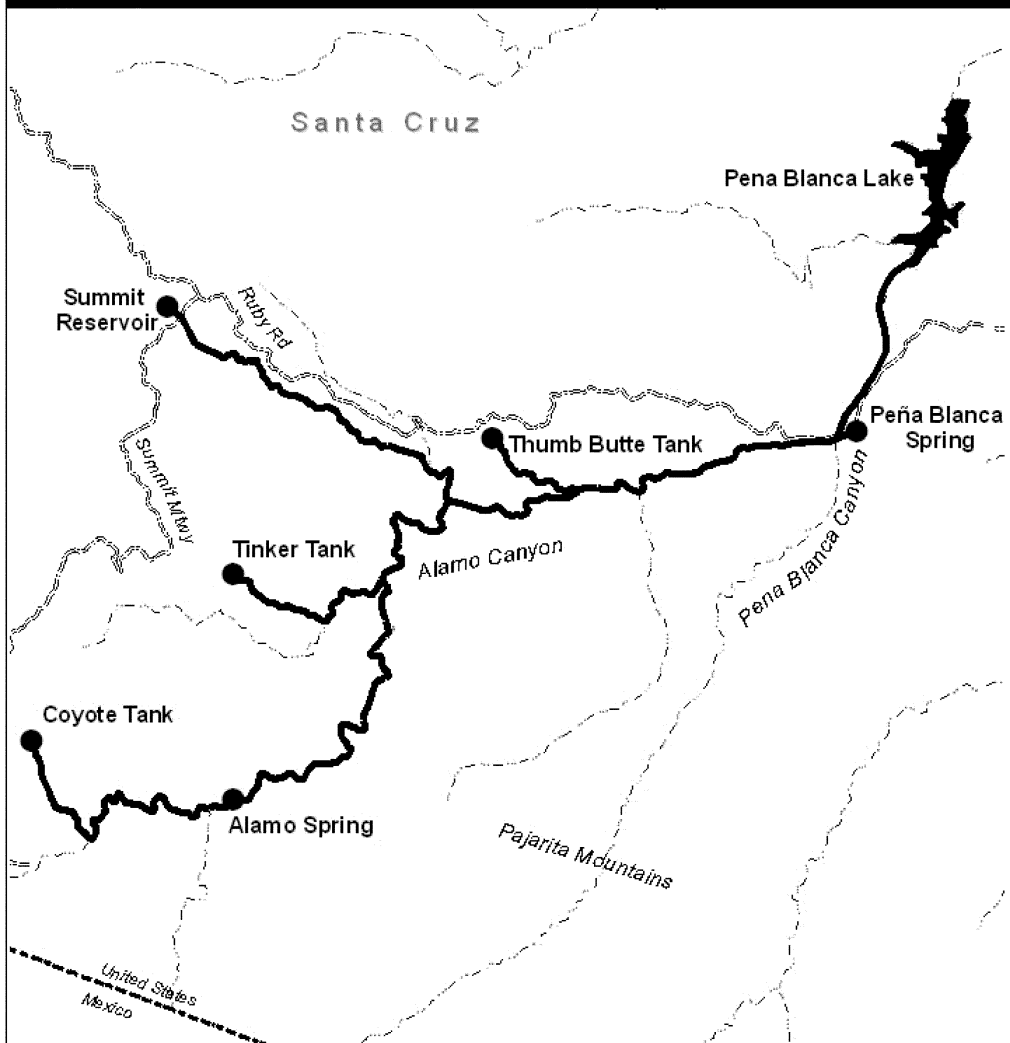

# Chiricahua Leopard Frog Critical Habitat Peña Blanca Lake and Spring and Associated Tanks

**Area Enlarged**

- Critical Habitat
- Critical Habitat
- ~ streams
- ≡ Referenced Roads

0 0.4 0.8 1.2 Miles

0 0.4 0.8 1.2 Km