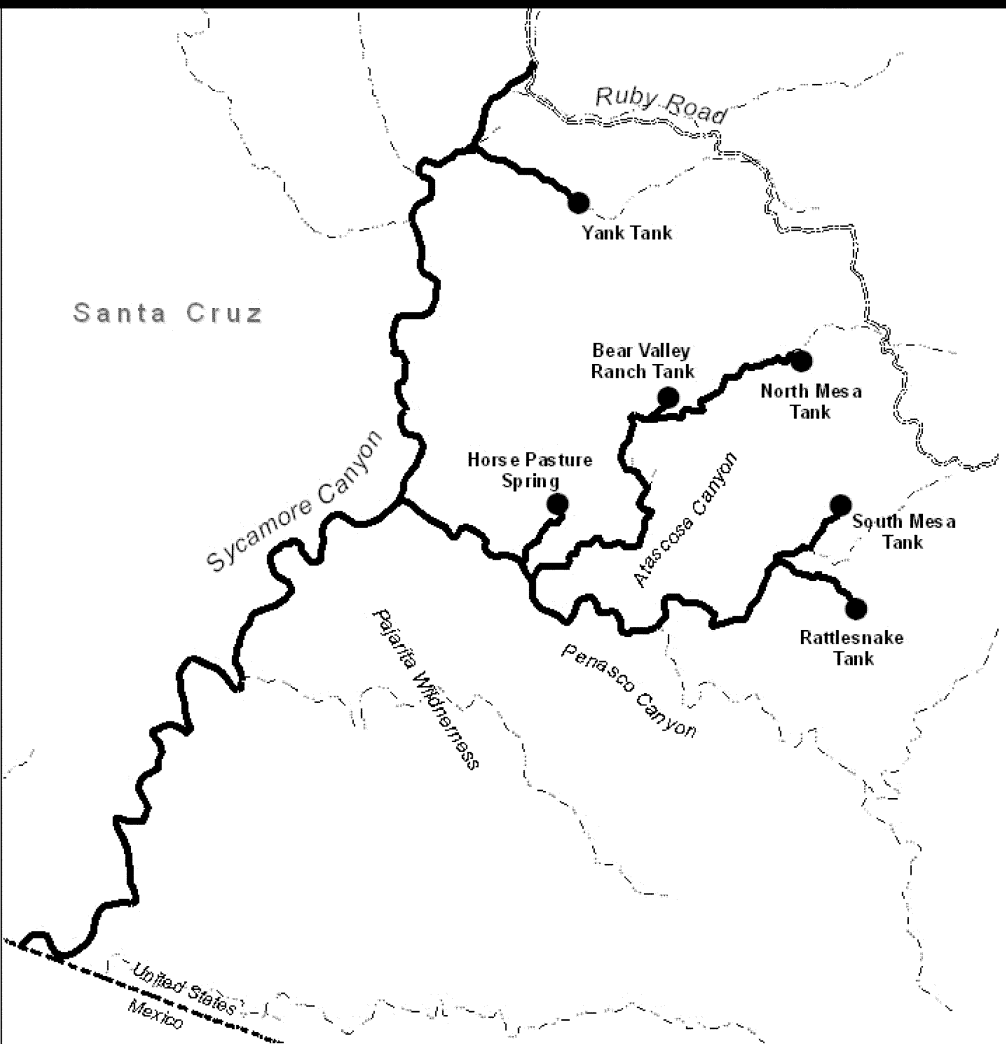

Chiricahua Leopard Frog Critical Habitat Sycamore Canyon

Area Enlarged

- Critical Habitat
- Critical Habitat
- ⋯ streams
- - - Referenced Roads

0 0.4 0.8 1.2 Miles

0 0.4 0.8 1.2 Km