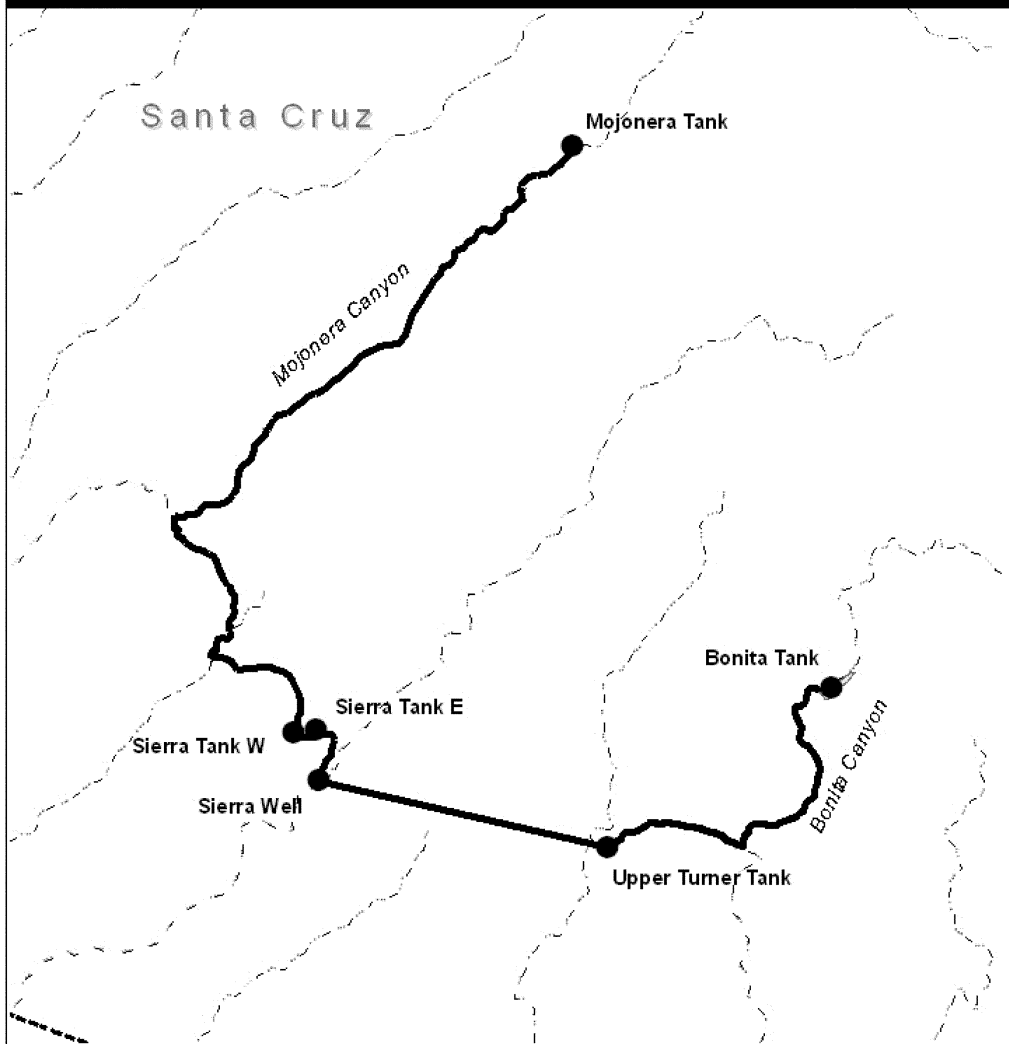

Chiricahua Leopard Frog Critical Habitat Bonita, Upper Turner, and Mojonera Tanks Unit

Area Enlarged

- Critical Habitat
- Critical Habitat
- - - streams

0 0.3 0.6 0.9 Miles

0 0.3 0.6 0.9 Km