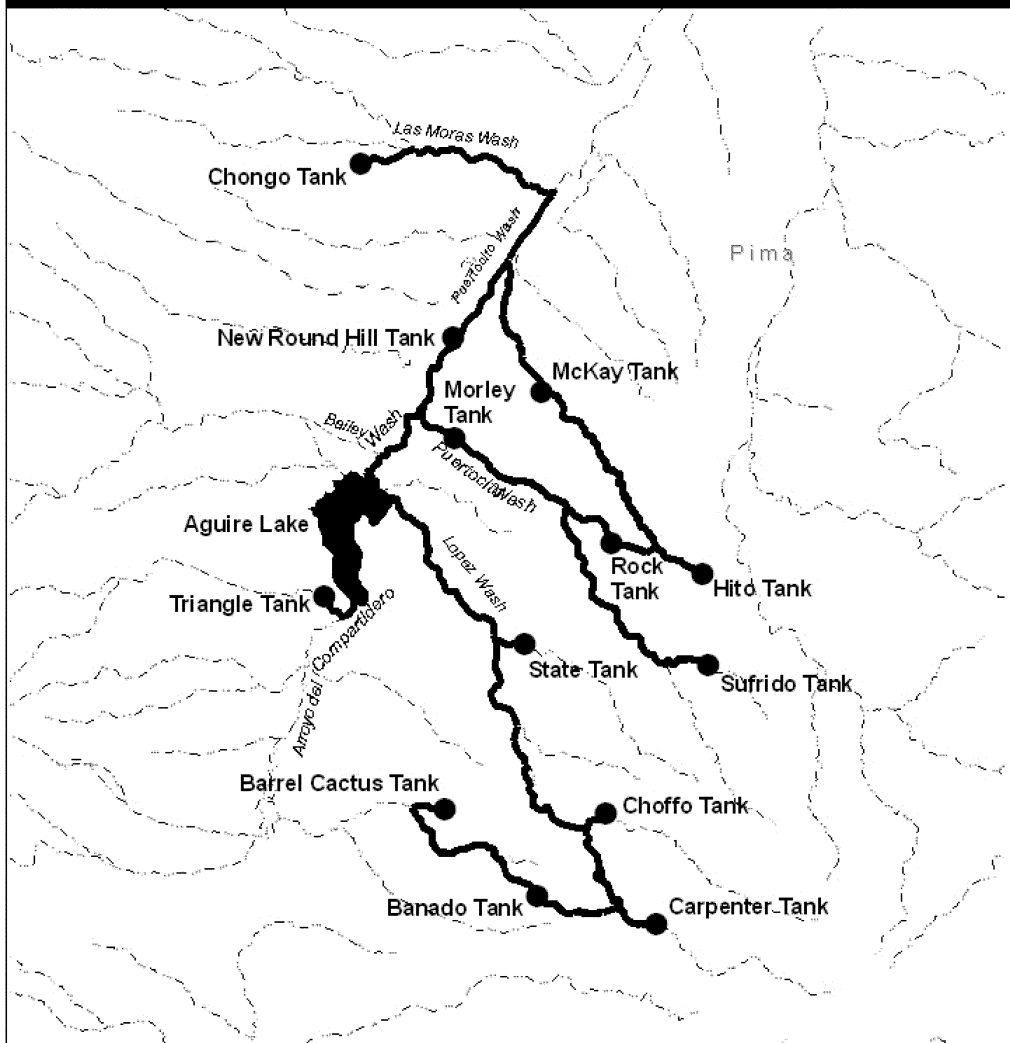

Chiricahua Leopard Frog Critical Habitat Buenos Aires Central Tanks Unit

Area Enlarged

- Critical Habitat
- Critical Habitat
- - - streams

0 1 2 3 Miles

0 1 2 3 Km