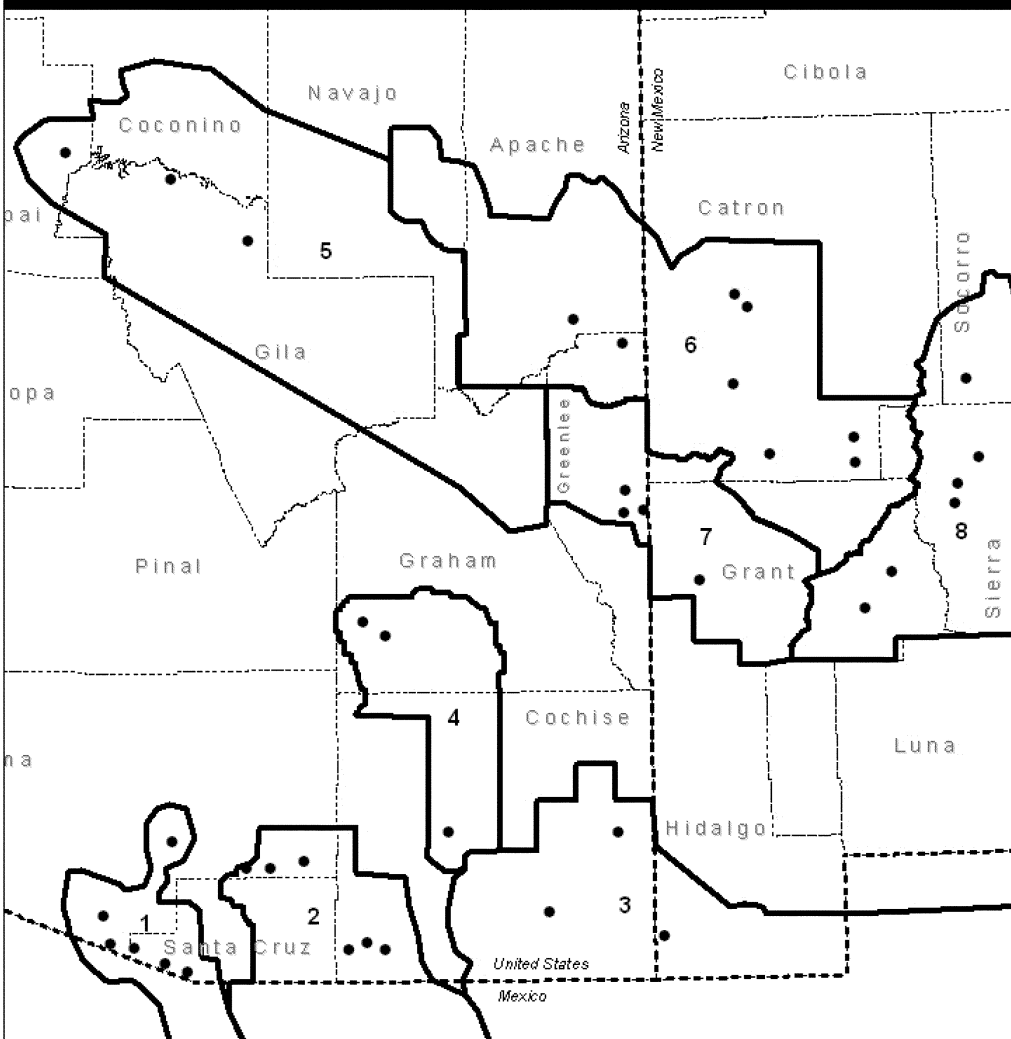

Chiricahua Leopard Frog Critical Habitat

Area Enlarged

● Critical Habitat Unit General Locations

8 Recovery Units (numbered)

--- Counties

- - - State Boundaries

0 25 50 75 Miles

0 25 50 75 Km