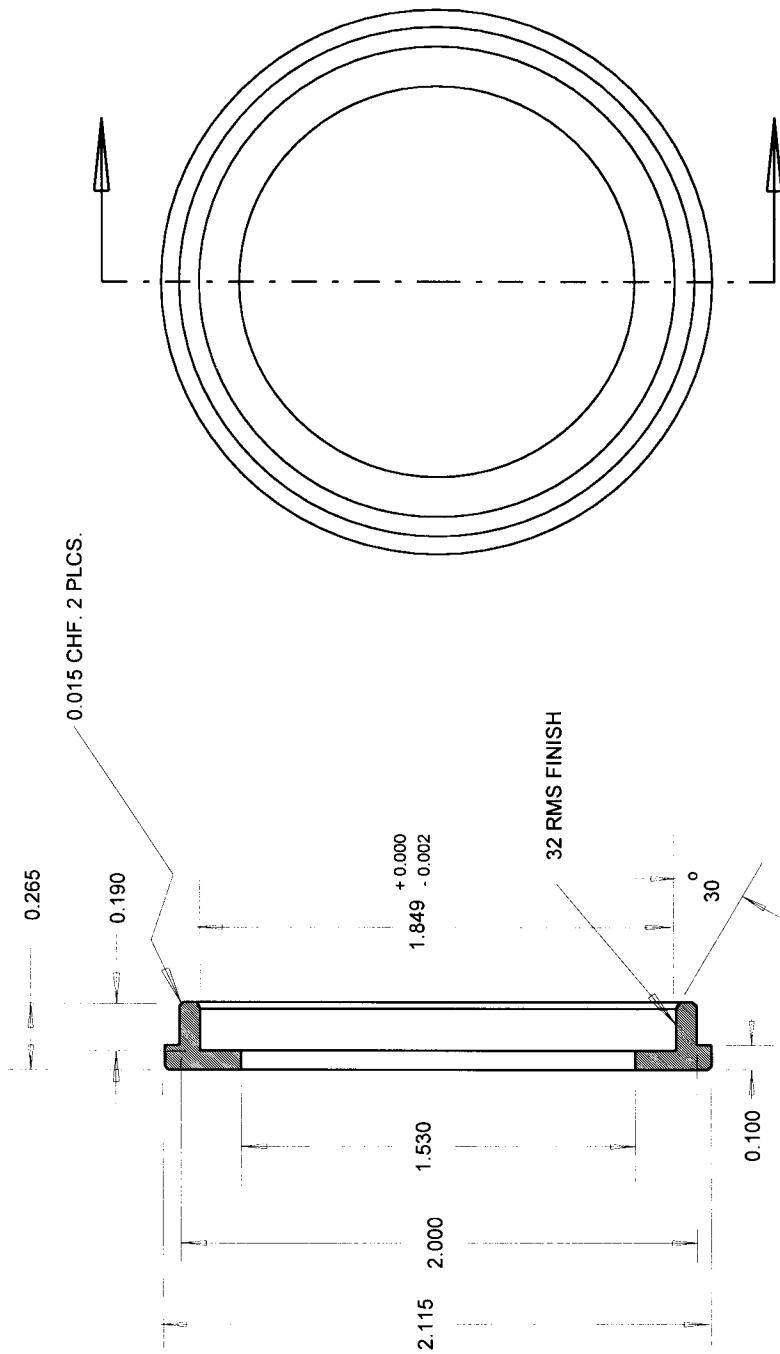

FIGURE L-29. FILTER CASSETTE, LOWER SECTION

NOTES:

(1) MATERIAL IS WHITE DELRIN®

DELRIN® IS A TRADEMARK OF DUPONT ENGINEERING POLYMERS.  
 USE OF THIS NAME DOES NOT CONSTITUTE AN ENDORSEMENT OF EPA.

TOLERANCES

2 PLCS	3 PLCS	ANGLE
+/- 0.010	+/- 0.005	+/- 1/64
		+/- 15'

ALL DIMENSIONS ARE INCHES