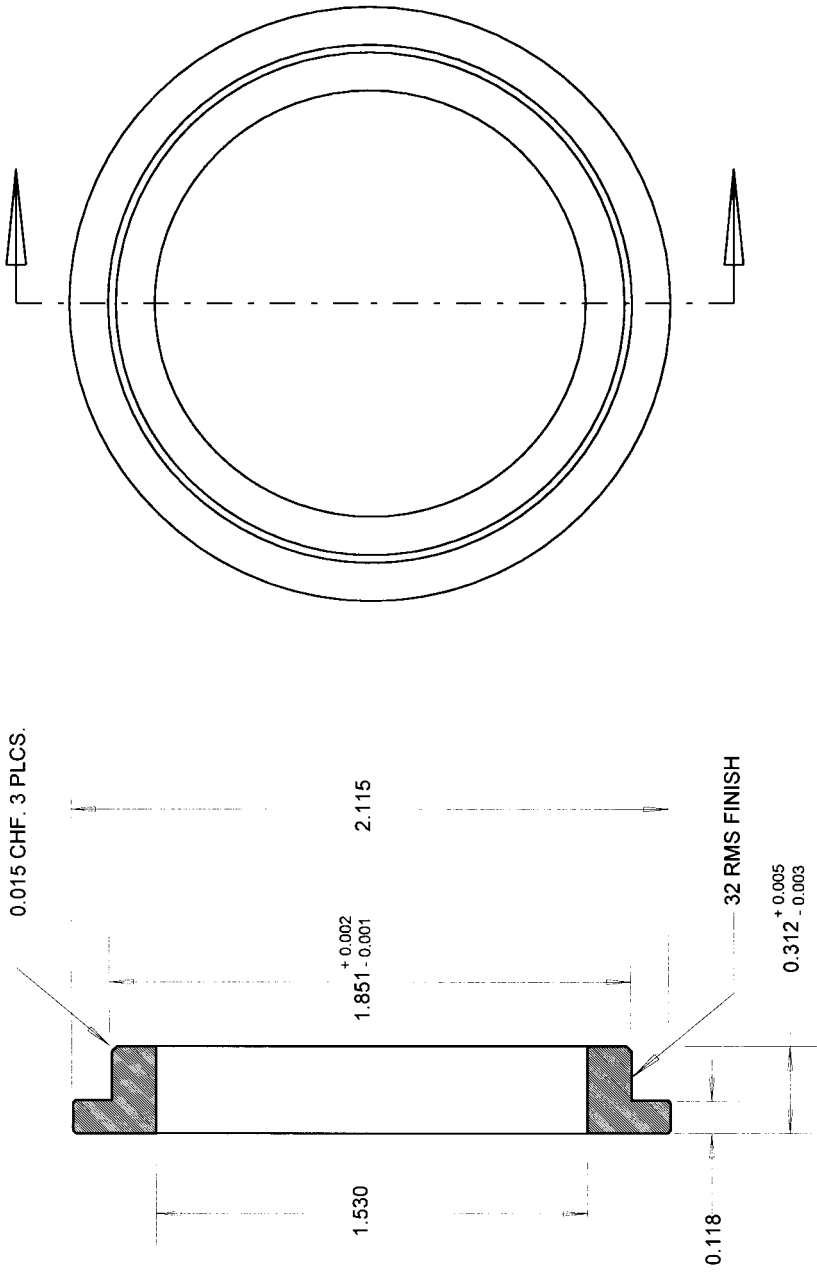

FIGURE L-27. FILTER CASSETTE, UPPER SECTION

NOTES:

(1) MATERIAL IS WHITE DELRIN®

DELRIN® IS A TRADEMARK OF DUPONT ENGINEERING POLYMERS.  
 USE OF THIS NAME DOES NOT CONSTITUTE AN ENDORSEMENT OF EPA

TOLERANCES			
2 PLCS	3 PLCS	FRAC.	ANGLE
+/- 0.010	+/- 0.005	+/- 1/64	+/- 15'

ALL DIMENSIONS ARE INCHES