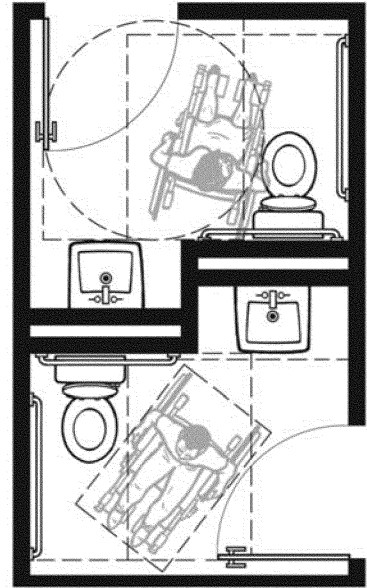

2010 Standards

**Plan-2C Pair: 2010 Standards with
In-Swinging Doors**

**Two 7'-2" x 6'-6" Rooms -
82.00 Square Feet Total**

This plan shows a men's/women's room
configuration using Plan 2C.