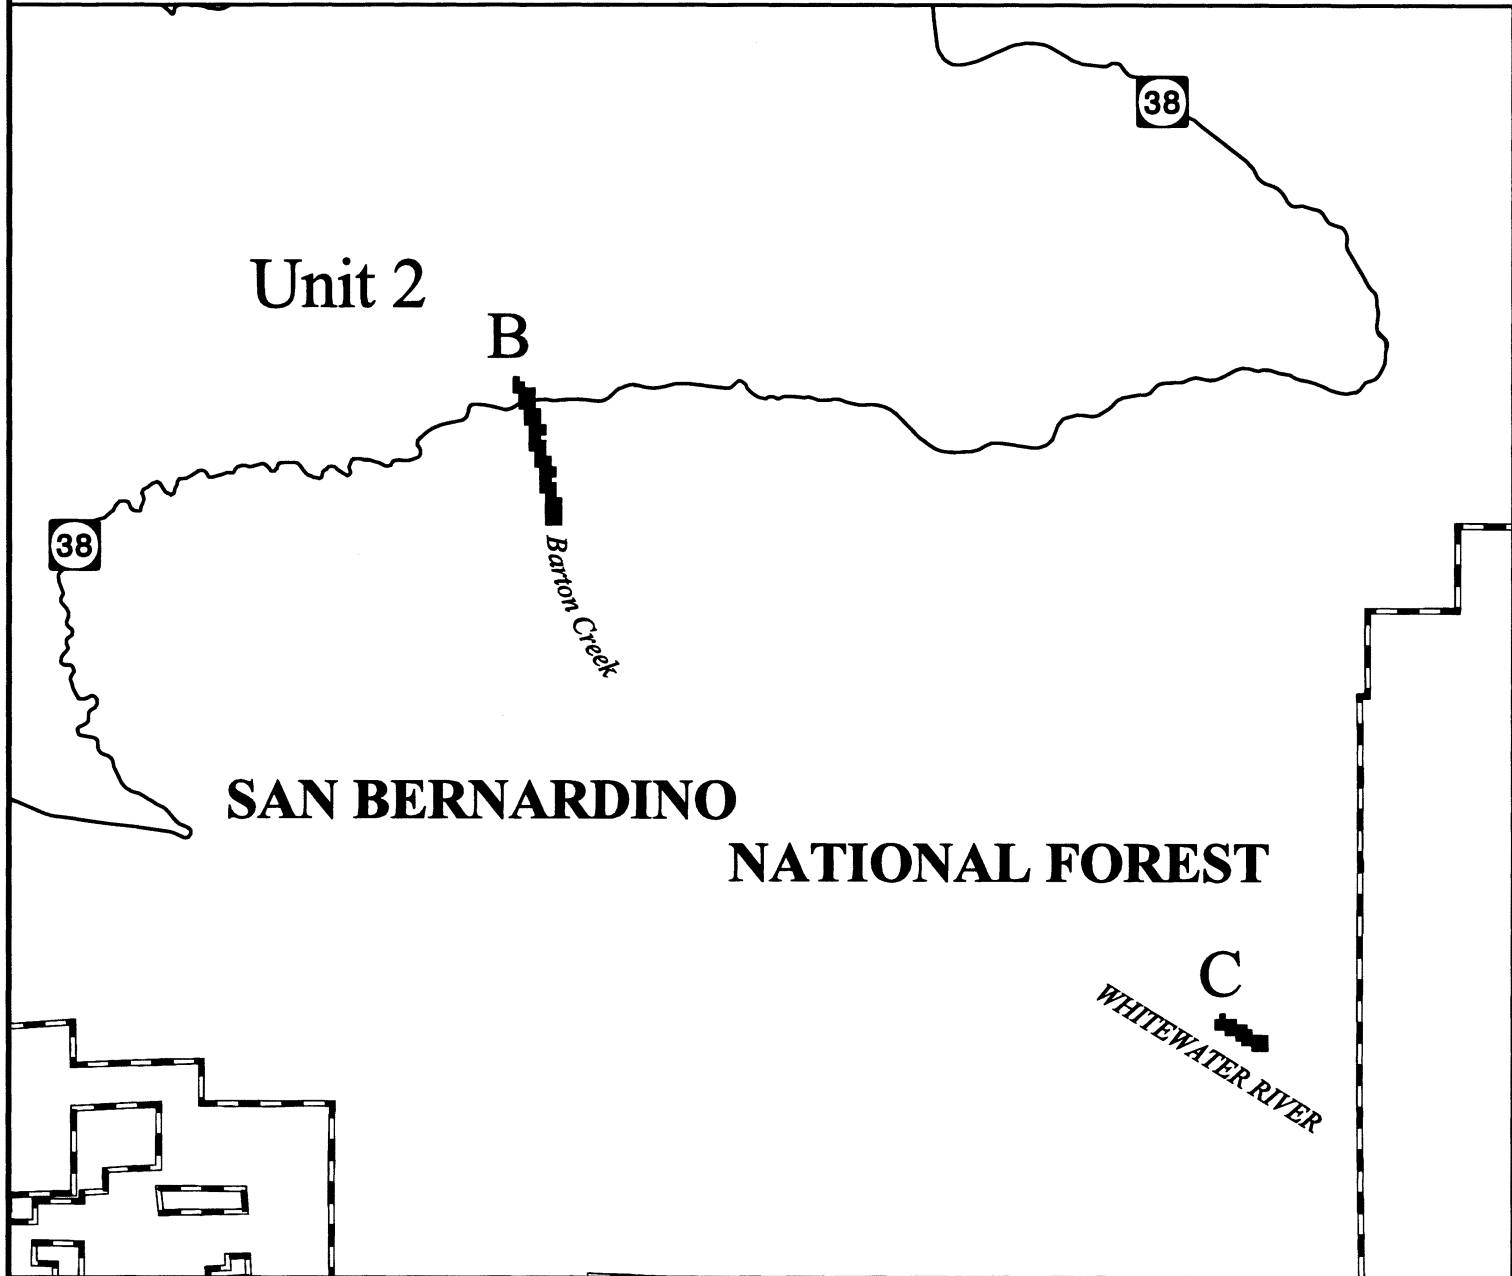

# Final Critical Habitat for Mountain Yellow-legged Frog (*Rana muscosa*)

Unit 2, Subunits B-C, San Bernardino Mountains, San Bernardino County, CA.

**SAN BERNARDINO  
NATIONAL FOREST**

**C**  
WHITEWATER RIVER

Southern California

Area of Detail

-  Final Critical Habitat
-  National Forest boundary
-  Major roads