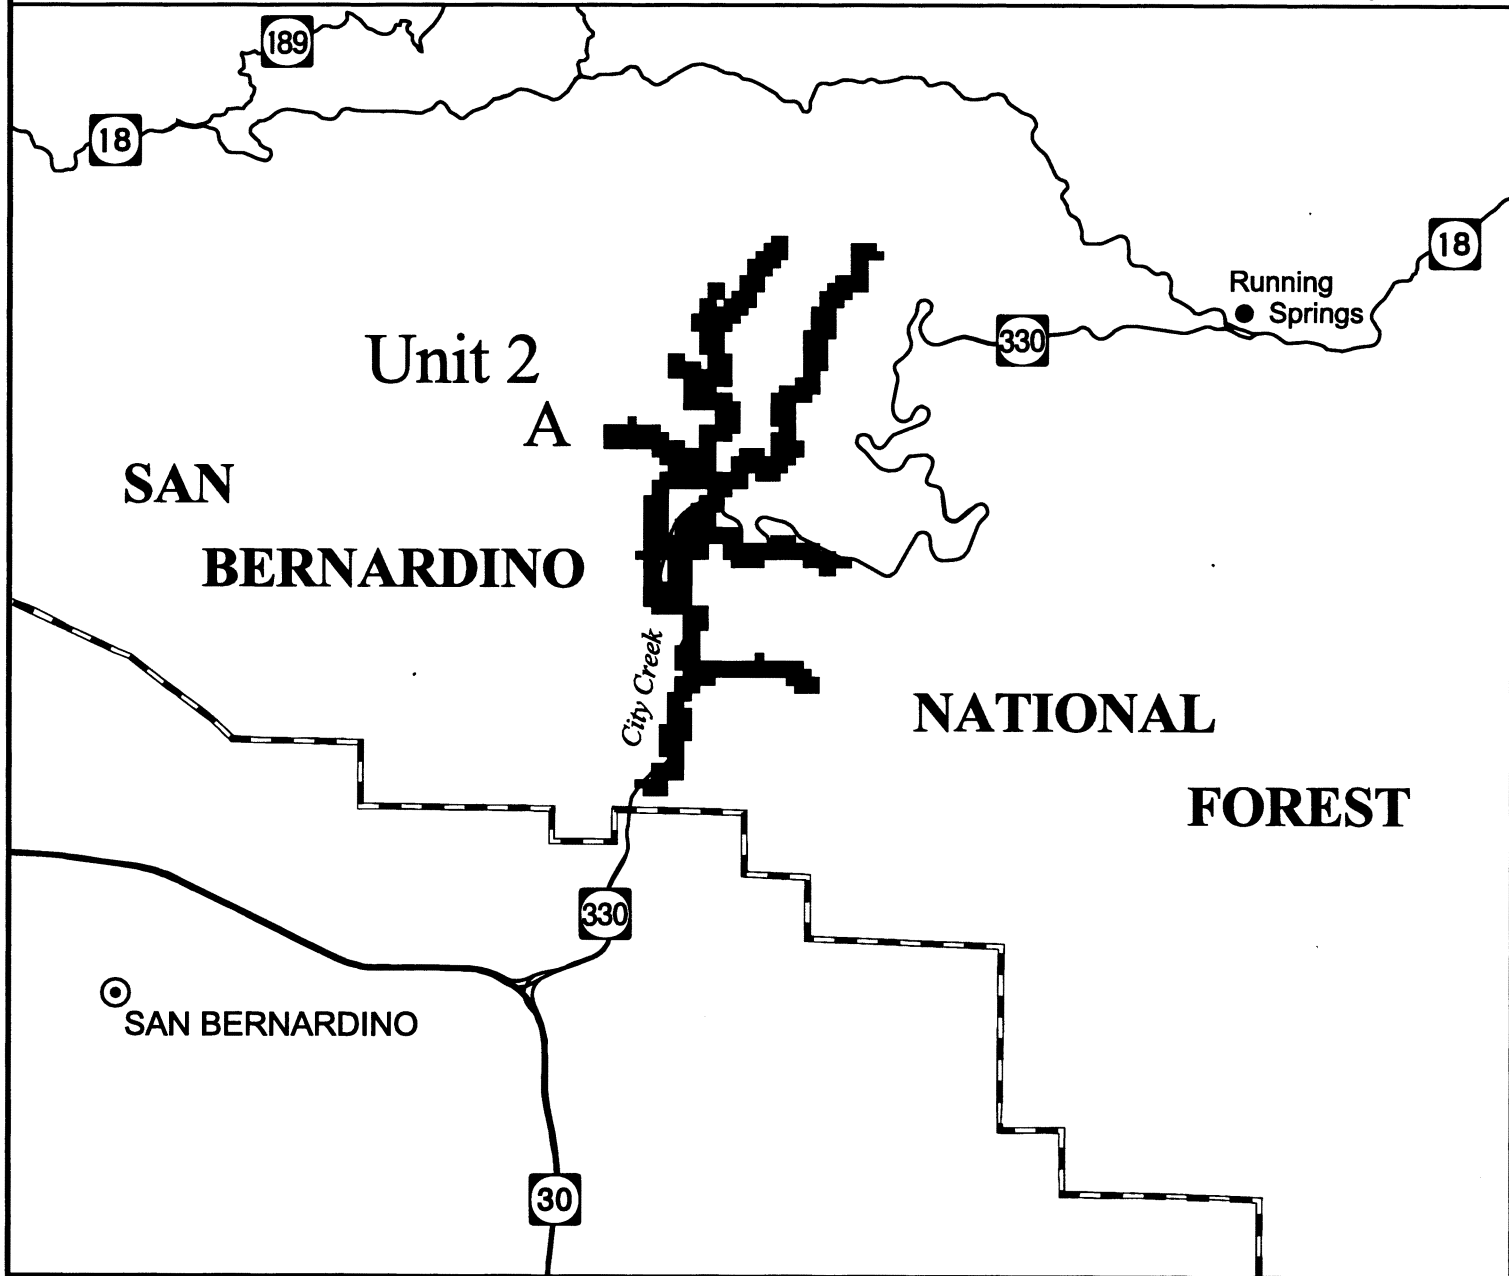

# Final Critical Habitat for Mountain Yellow-legged Frog (*Rana muscosa*)

Unit 2, Subunit A, San Bernardino Mountains, San Bernardino County, CA.

Southern California

Area of Detail

-  Final Critical Habitat
-  National Forest boundary
-  Major roads