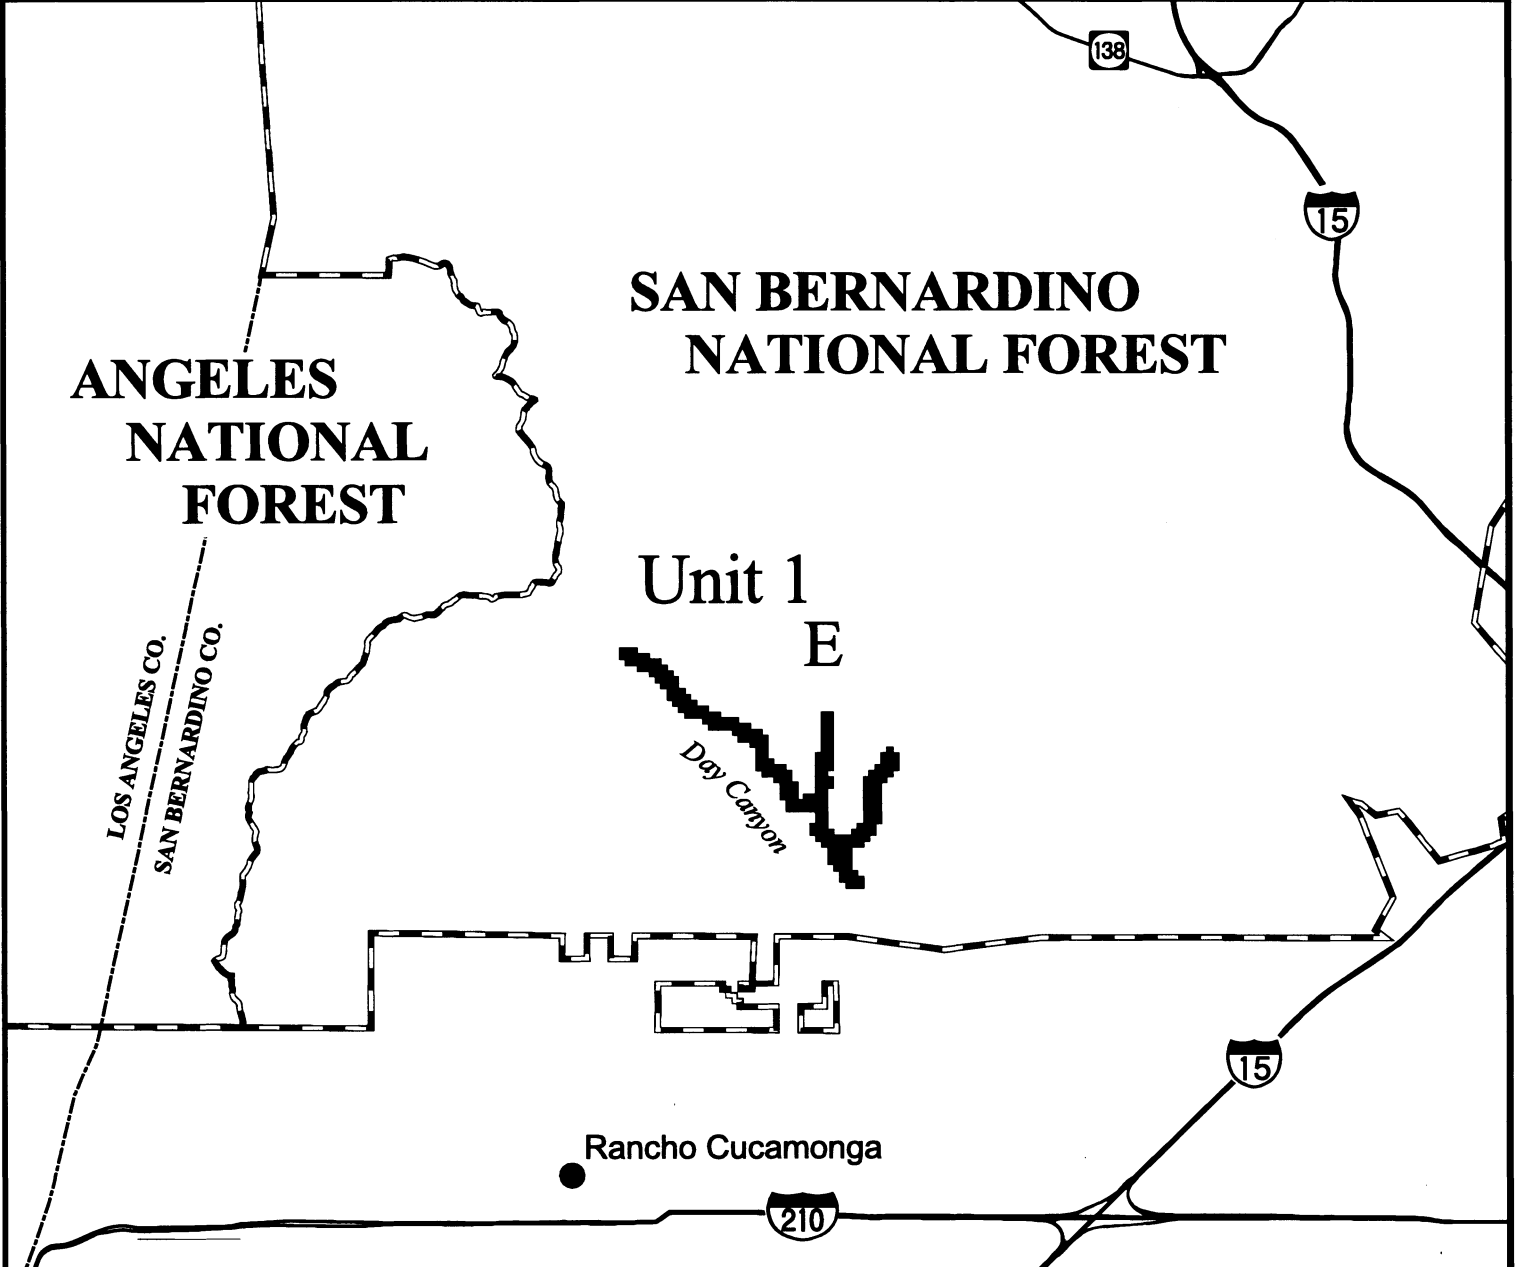

Final Critical Habitat for Mountain Yellow-legged Frog (*Rana muscosa*)

Unit 1, Subunit E, San Gabriel Mountains, San Bernardino County, CA.

Southern California

- Final Critical Habitat
- National Forest boundary
- County boundary
- Major roads

Area of Detail