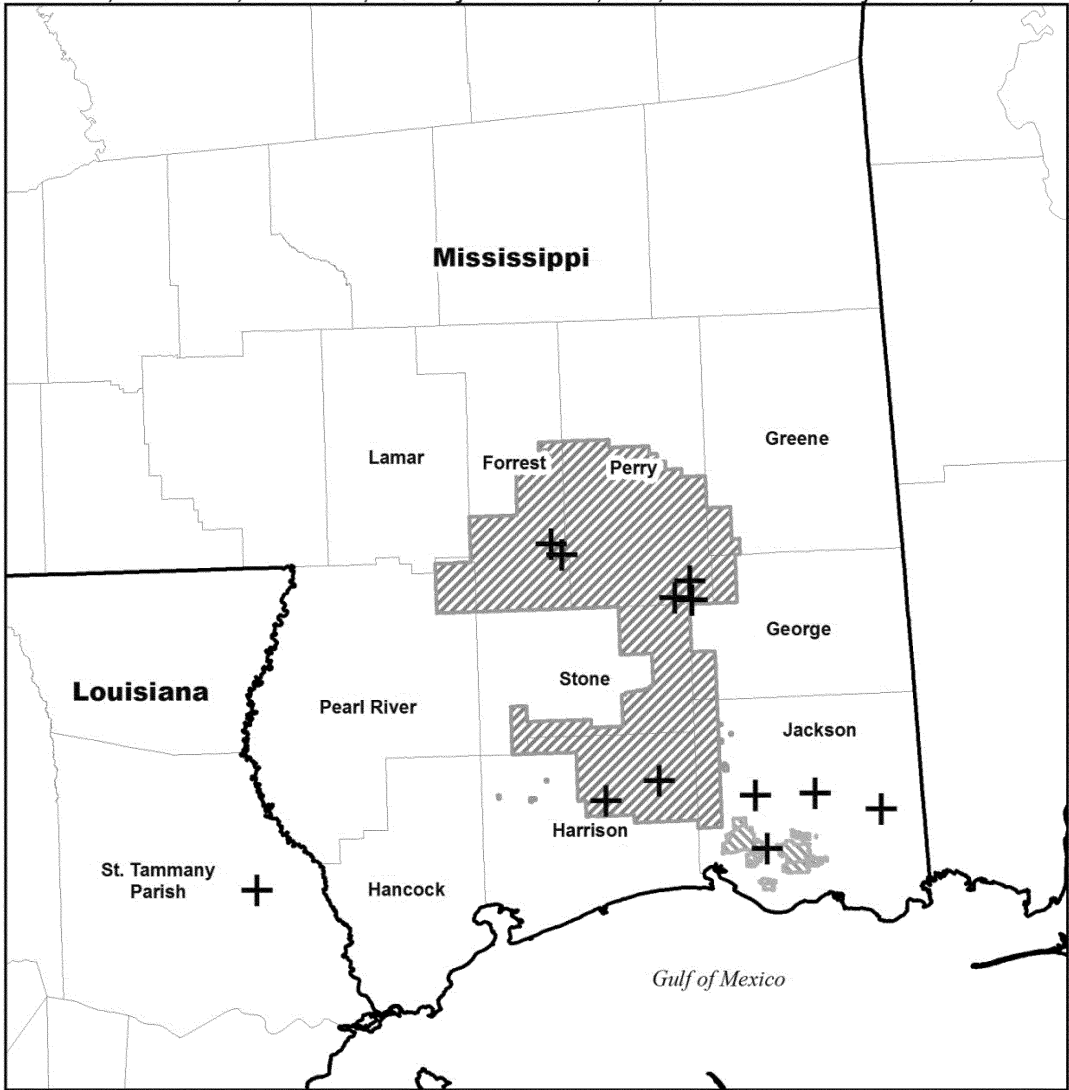

Index Map

Critical Habitat for the Dusky Gopher Frog

Forrest, Harrison, Jackson, & Perry Counties, MS, & St. Tammany Parish, LA

| | |
|------------------------|-----------------|
| Critical Habitat | State Boundary |
| MS Sandhill Crane NWR | County Boundary |
| DeSoto National Forest | |