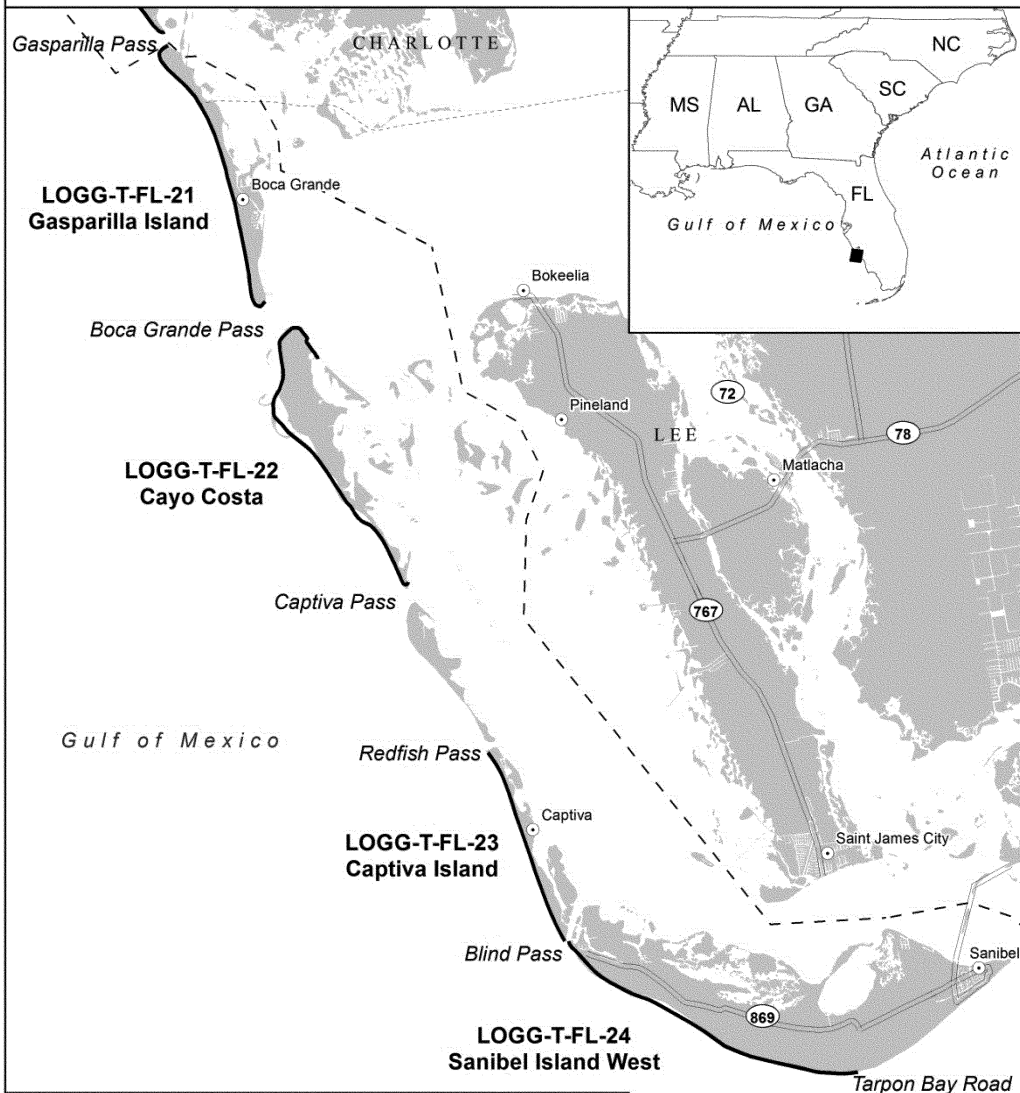

**Map of Units LOGG-T-FL-21, LOGG-T-FL-22, LOGG-T-FL-23, and LOGG-T-FL-24 of Critical Habitat for the Northwest Atlantic Ocean Loggerhead Sea Turtle DPS**

- Critical Habitat
- Intracoastal Waterway
- County Boundary

The background layer is for display purposes only. It may not accurately represent the dynamic shoreline environment.