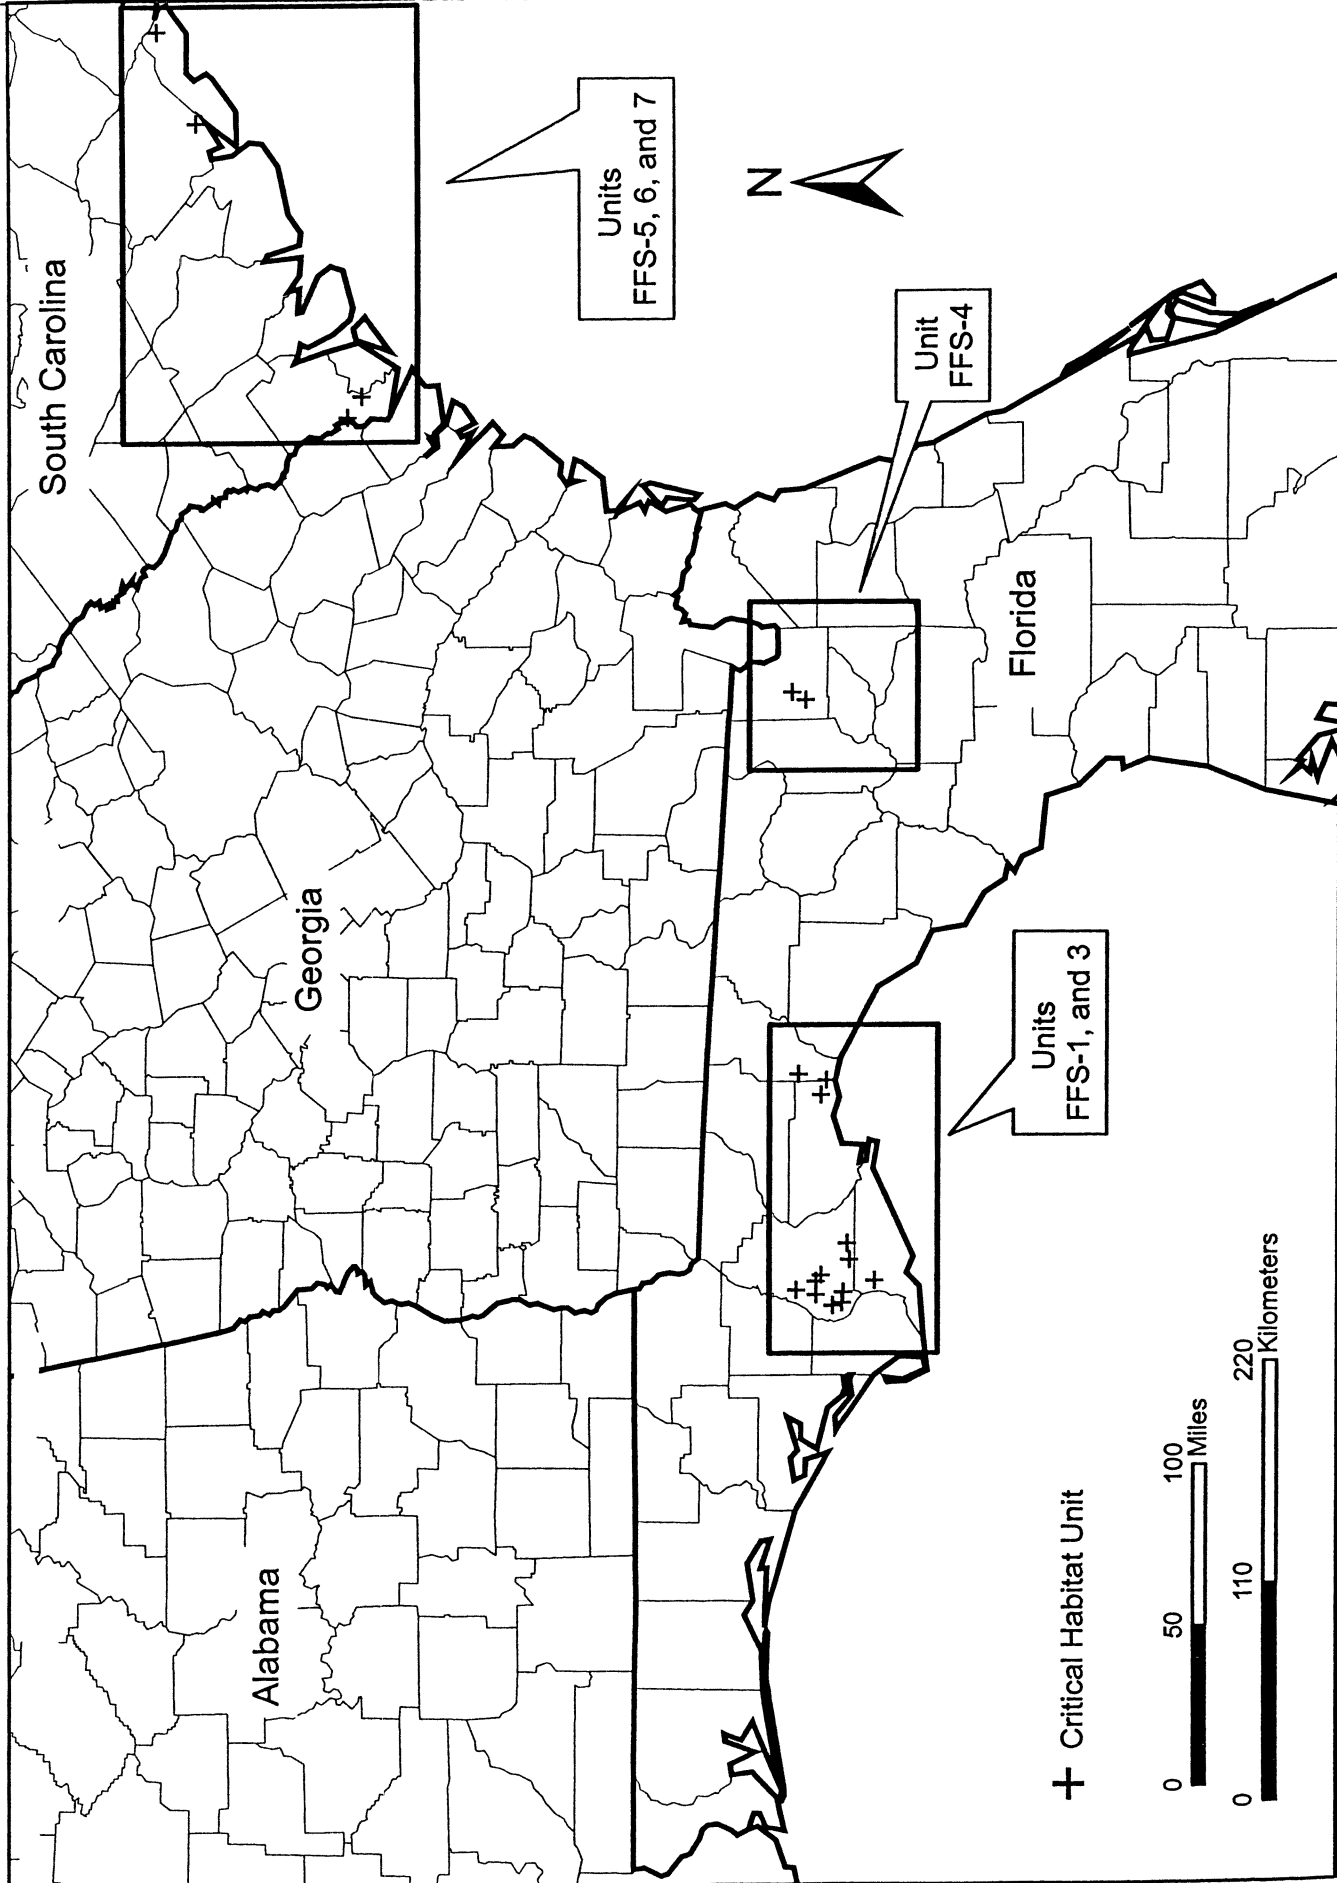

# Index of Critical Habitat for the Frosted Flatwoods Salamander (FFS)

+ Critical Habitat Unit

0 50 100 Miles

0 110 220 Kilometers

South Carolina

Alabama

Georgia

Florida

Units  
FFS-5, 6, and 7

Unit  
FFS-4

Units  
FFS-1, and 3