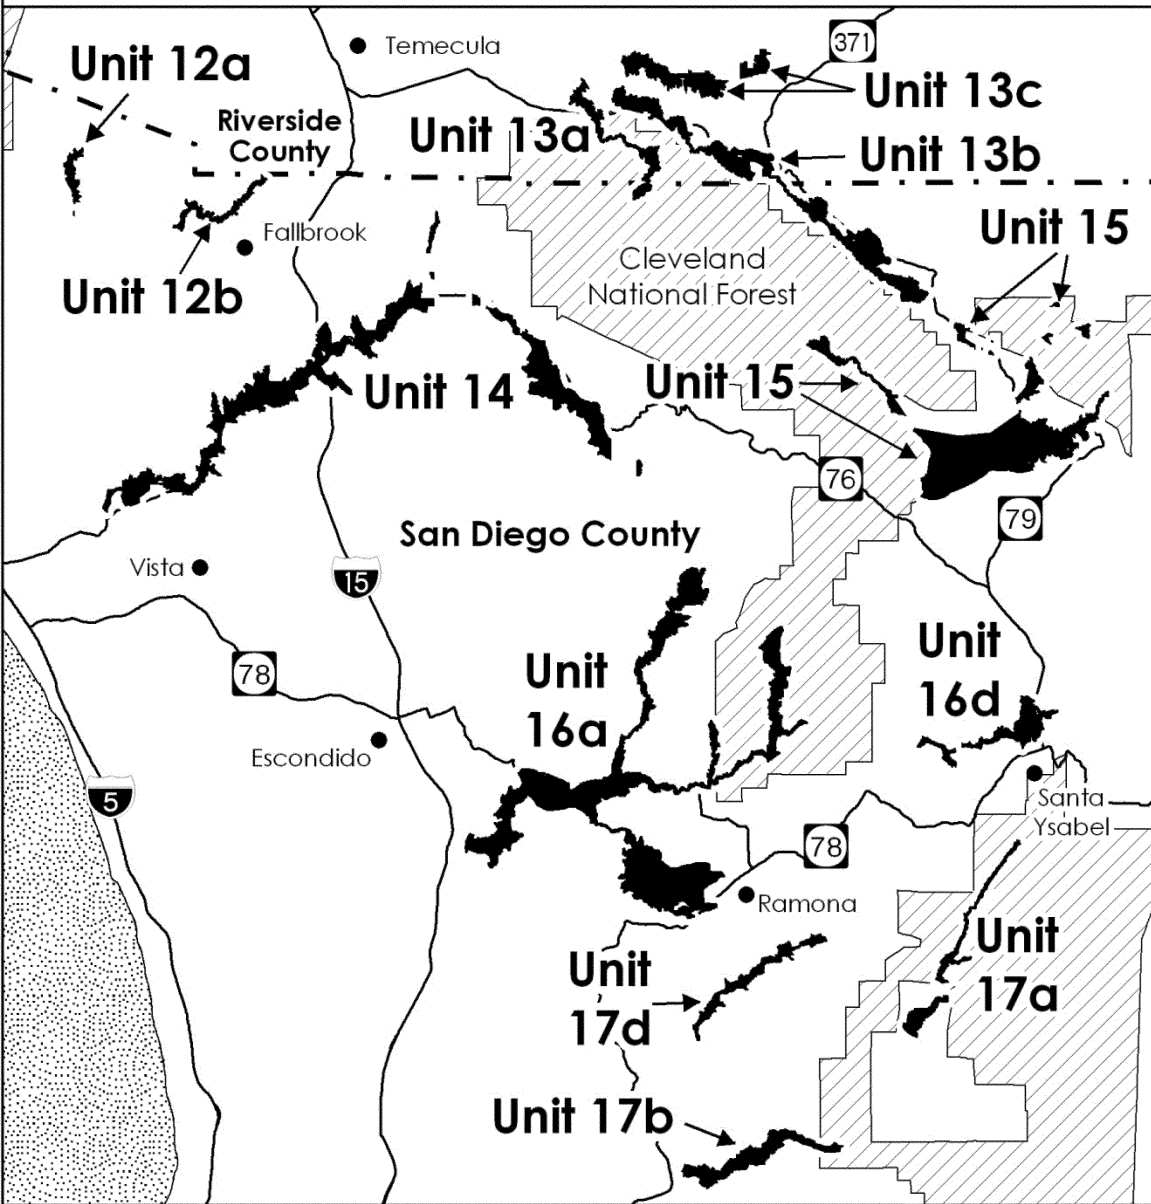

# Critical Habitat for Arroyo Toad (*Anaxyrus californicus*)

## Units 12, 13, 14, 15, 16, and 17

### Riverside and San Diego Counties, California

- CITIES
- ROADS
- CRITICAL HABITAT
- - - COUNTY BOUNDARY
- ▨ NATIONAL FOREST