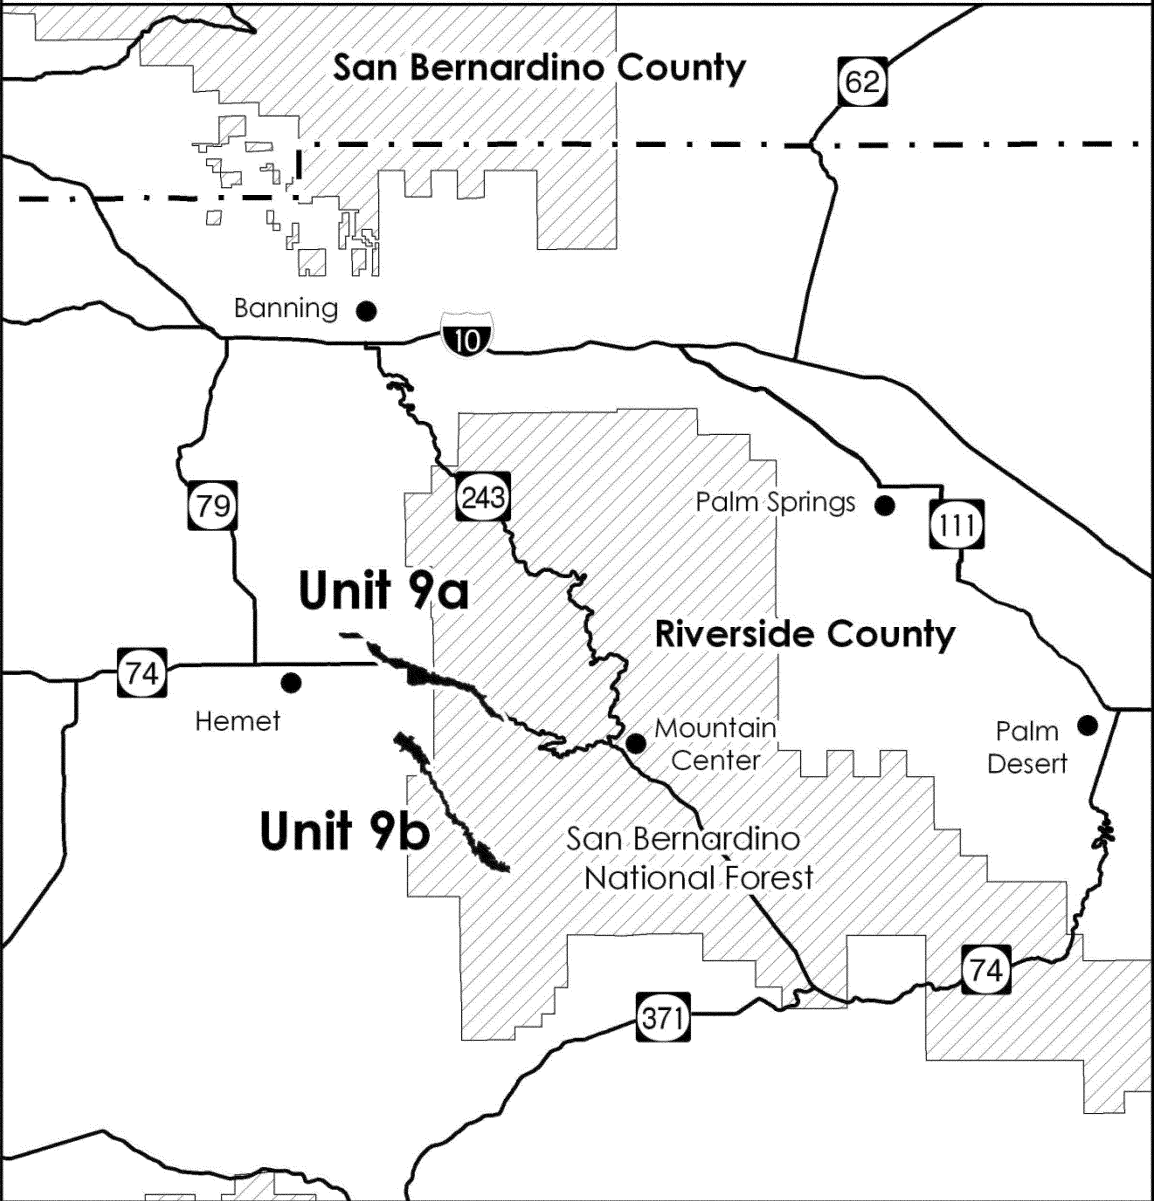

Critical Habitat for Arroyo Toad (*Anaxyrus californicus*) Unit 9 Riverside County, California

- CITIES
- ROADS
- CRITICAL HABITAT
- - - COUNTY BOUNDARY
- ▨ NATIONAL FOREST