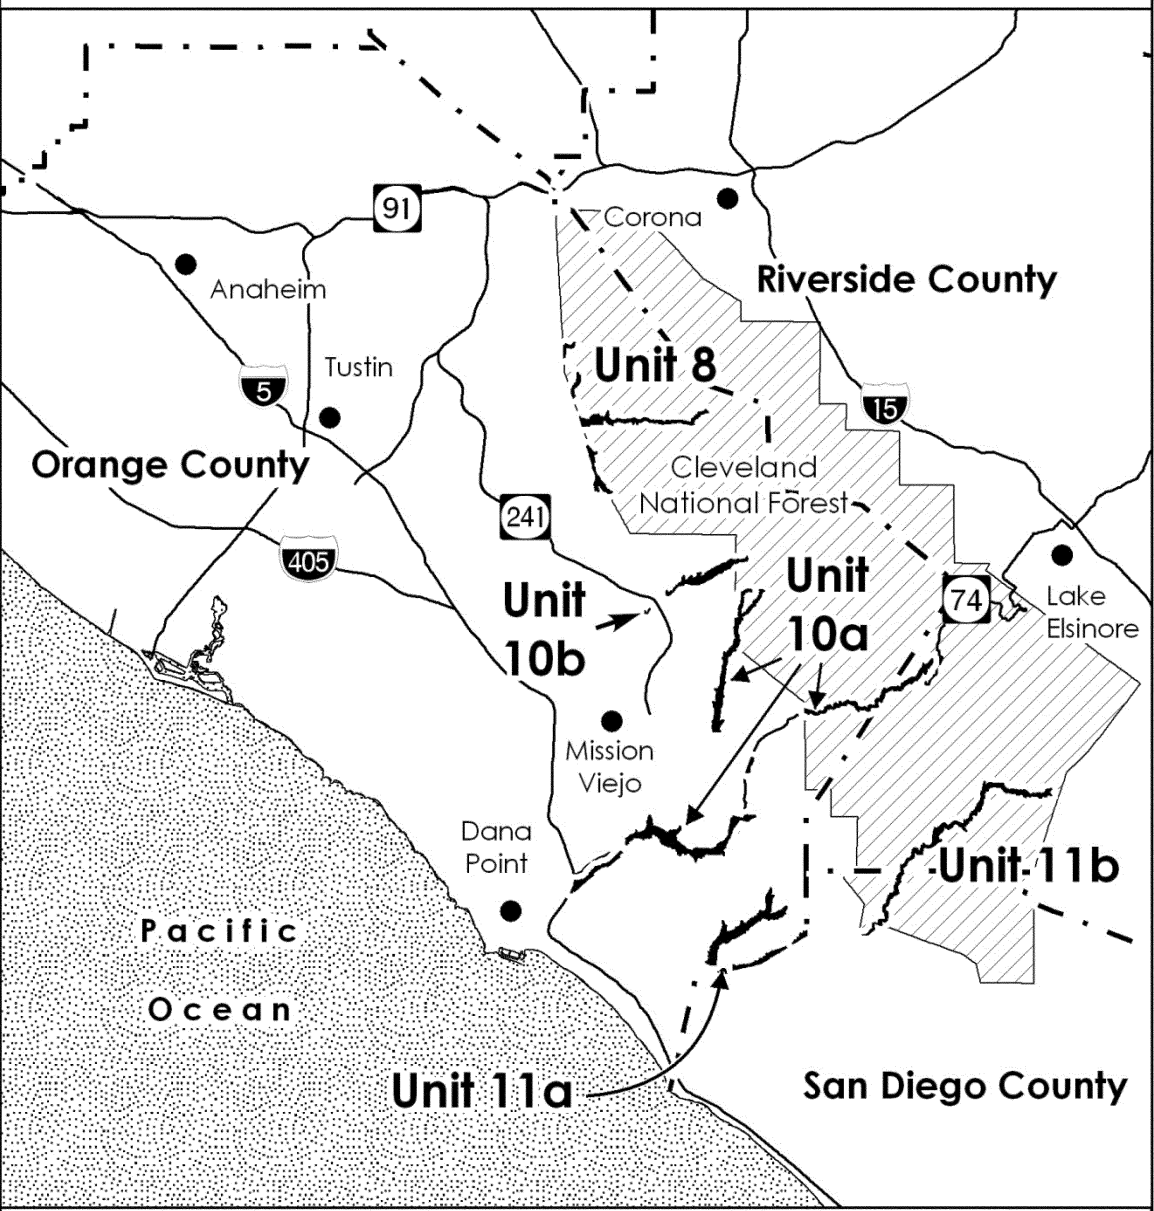

Critical Habitat for Arroyo Toad (*Anaxyrus californicus*)

Units 8, 10, and 11

Orange, Riverside and San Diego Counties, California

- CITIES
- ROADS
- CRITICAL HABITAT
- - - COUNTY BOUNDARY
- ▨ NATIONAL FOREST