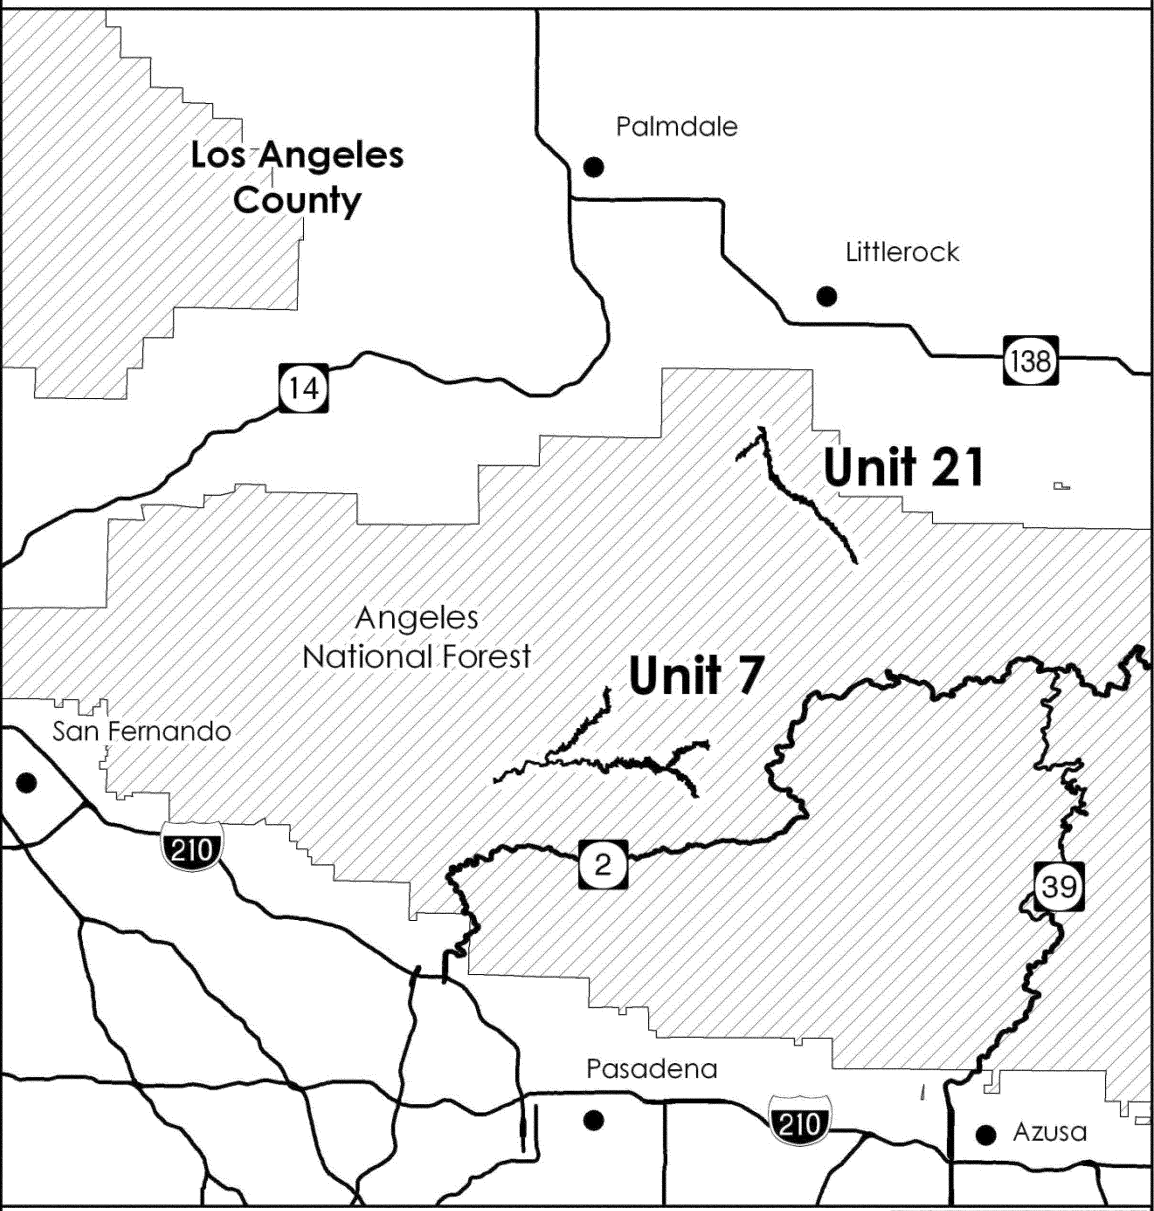

# Critical Habitat for Arroyo Toad (*Anaxyrus californicus*) Units 7 and 21 Los Angeles County, California

- CITIES
- ROADS
- CRITICAL HABITAT
- - - COUNTY BOUNDARY
- ▨ NATIONAL FOREST