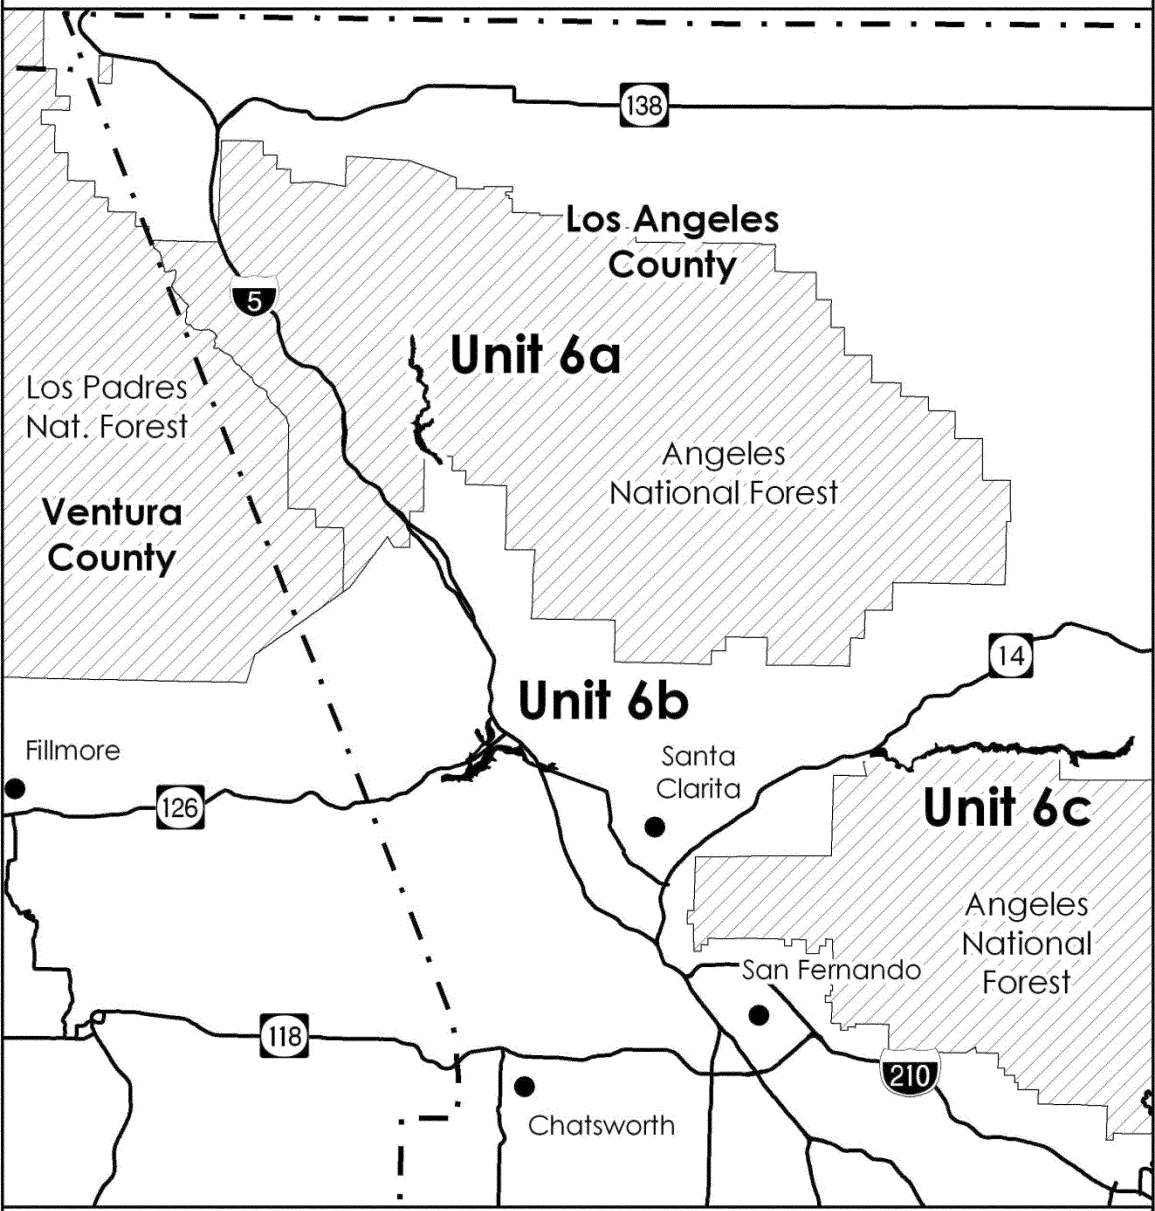

Critical Habitat for Arroyo Toad (*Anaxyrus californicus*) Unit 6 Los Angeles County, California

- CITIES
- ROADS
- CRITICAL HABITAT
- - - COUNTY BOUNDARY
- ▨ NATIONAL FOREST