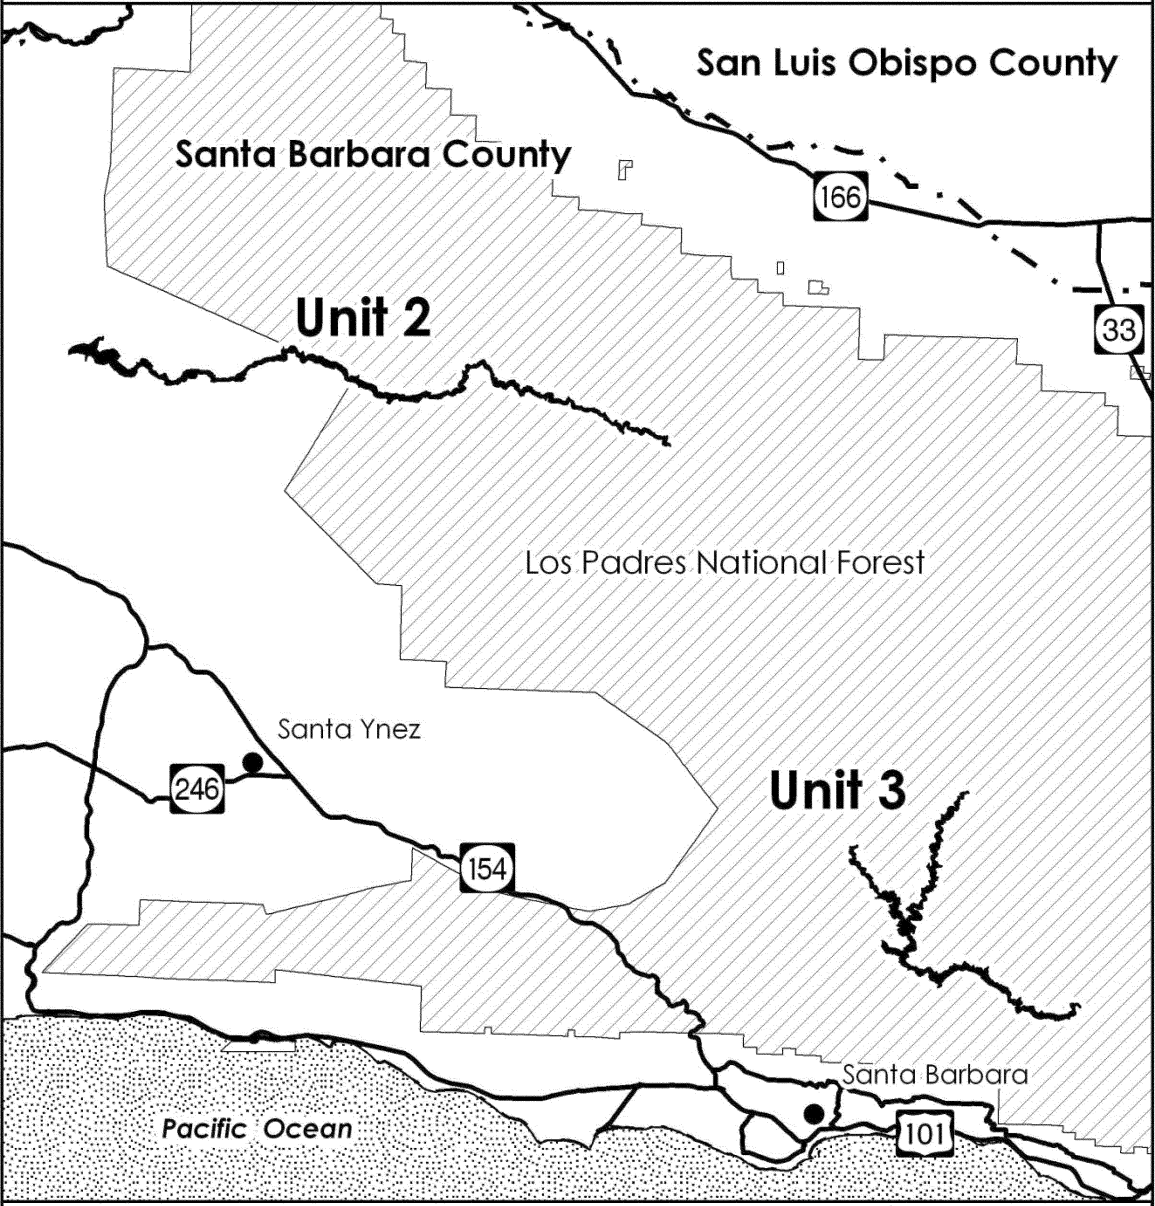

# Critical Habitat for Arroyo Toad (*Anaxyrus californicus*) Units 2 and 3 Santa Barbara County, California

- CITIES
- ROADS
- CRITICAL HABITAT
- - - COUNTY BOUNDARY
- ▨ NATIONAL FOREST